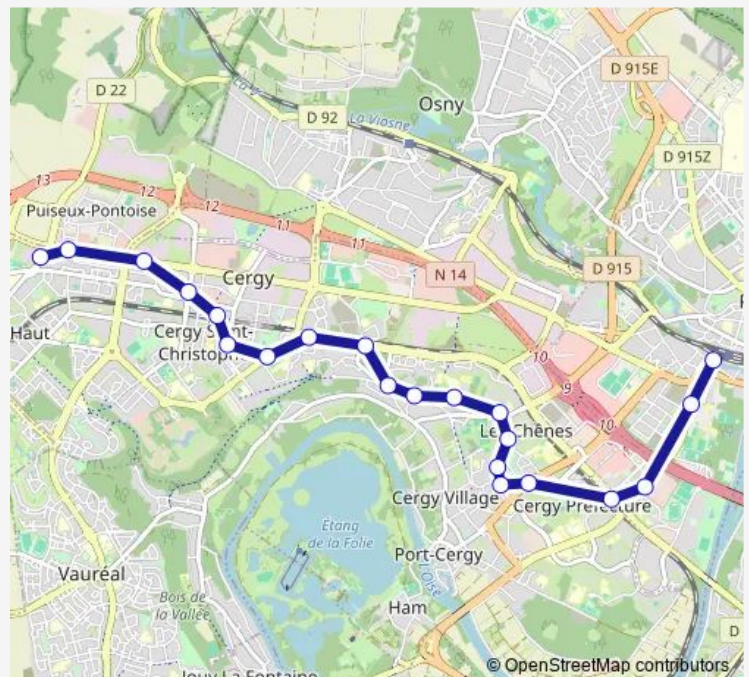

Clos Couturier

La Justice

La Sébille

Rond-Point Haut Gency

Martelet

Rue du Chemin de Fer

Cergy Saint-Christophe Rer

Route schedule

Route info

Direction: Pontoise Gare

Stops: 17

Trip Duration: 0 hour 27 min

Direction

Pontoise Gare — Cergy Le Haut Rer

22 stops

[Open route schedule](#)

Monday	04:20-01:40 ⁺¹
Tuesday	04:20-01:40 ⁺¹
Wednesday	04:20-01:40 ⁺¹
Thursday	04:20-01:40 ⁺¹
Friday	05:16-00:49 ⁺¹
Saturday	05:20-00:49 ⁺¹
Sunday	07:10-21:46

Route info

Direction: Jules Verne

Stops: 21

Trip Duration: 0 hour 33 min