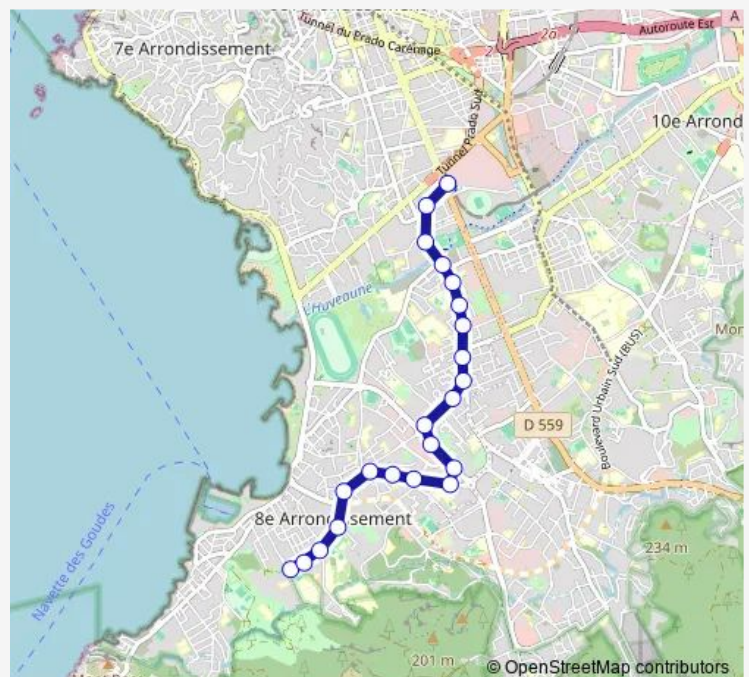

Lycée Marseilleveyre

Ensm

Route schedule

Métro Rond Point du Prado — Marseilleveyre

Monday 04:49-21:25

Tuesday 04:49-21:25

Wednesday 04:49-21:25

Thursday 04:49-21:25

Friday 04:49-21:25

Saturday 04:49-21:25

Sunday 04:49-21:25

Route info

Direction: Métro Rond Point du Prado

Stops: 22

Trip Duration: 0 hour 22 min

■ 45 — Métro Rond Point du Prado - Marseilleveyre

BusMaps

Direction

Marseilleyeyre — Métro Rond Point du Prado

22 stops

[Open route schedule](#)

Marseilleyeyre

Lycée Marseilleyeyre

Lycée Poinso Chapuis

Thursday 05:08-21:45

Friday 05:08-21:45

Saturday 05:08-21:45

Sunday 05:08-21:45

Route info

Direction: Marseilleyeyre

Stops: 22

Trip Duration: 0 hour 15 min