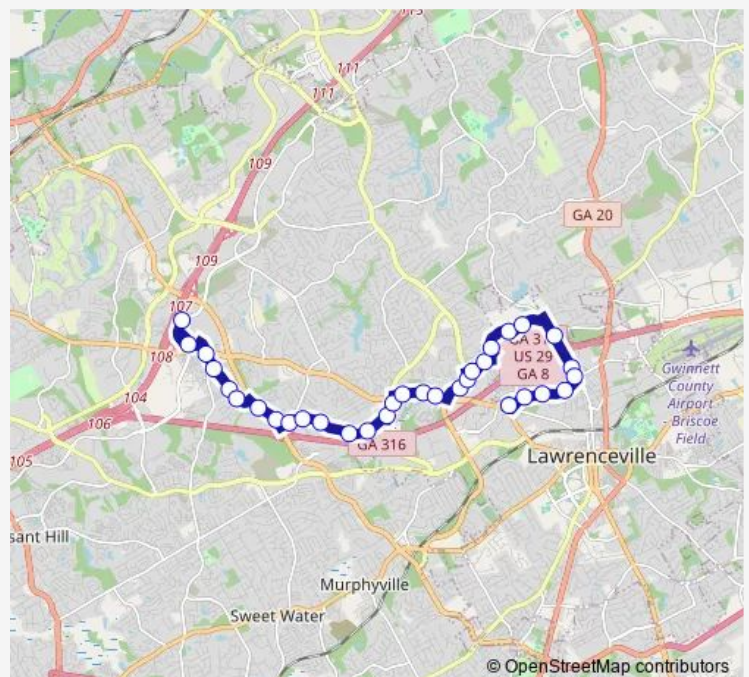

Bus 45 Georgia Gwinnett College

[Go to website](#)

Direction

Gwinnett Medical Resource Ctr — Sugarloaf Mills P&R Local

33 stops

[Open route schedule](#)

- Gwinnett Medical Resource Ctr
- Philip Blvd & Katherine Oaks Rd
- Philip Blvd & Walther Rd Ob
- Hurricane Shoals Rd & Whitehall Ln Ib
- Hurricane Shoals Rd & Curtis Rd Ib
- Collins Hill Rd & Hurricane Shoals Rd Ib
- Collins Hill Rd & Park Access Dr Ib
- Collins Hill Rd Collins Industrial Way I
- Lonnie Harvel Blvd & Student Center Ib
- Lonnie Harvel Blvd & GGC Housing Ib
- Lonnie Harvel Blvd @ Sugar Oak Ln Ib
- Walther Blvd & Parc 980 Apartments Ib
- Walther Blvd & C3 Church
- Lawrenceville Suwanee Rd & Verizon
- Duluth Hwy & Publix (L'ville Suwanee Rd)
- Duluth Hwy & Lutheran Church
- Riverside Pkwy & Duluth Hwy
- Riverside Pkwy & Golden Corral
- Lakes Pkwy & Riverside Pkwy Ib
- Lakes Pkwy & Lakes Court Dr Ib
- Lakes Pkwy & Wiegand Blvd

Route schedule

Gwinnett Medical Resource Ctr — Sugarloaf Mills P&R Local

Monday	05:44-20:44
Tuesday	05:44-20:44
Wednesday	05:44-20:44
Thursday	05:44-20:44
Friday	05:44-20:44
Saturday	06:34-19:54
Sunday	—

Route info

Direction: Gwinnett Medical Resource Ctr

Stops: 33

Trip Duration: 0 hour 49 min

45 — Georgia Gwinnett College

Lakes Pkwy @ Smokey Tr

Lakes Pkwy & 1760 Apartment Homes lb

Sugarloaf Pkwy & Macleod Industrial Park

Route info

Direction: Sugarloaf Mills P&R Local

Stops: 32

Trip Duration: 0 hour 44 min

Lonnie Harvel Blvd & Student Center Ob

Collins Hill Rd Collins Industrial Way I

Collins Hill Rd & Park Access Dr Ob

Collins Hill Rd & Hurricane Shoals Rd Ob