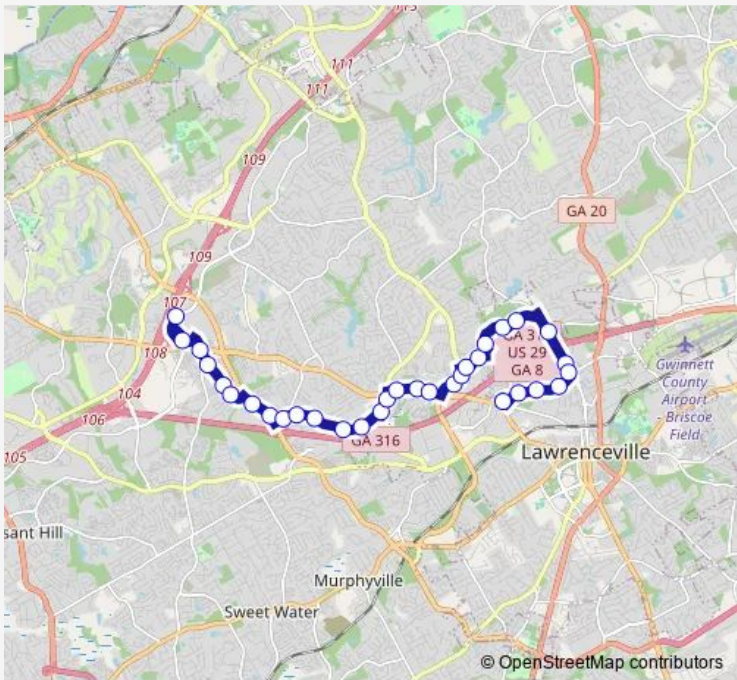

**Bus 45 Georgia Gwinnett College**

[Go to website](#)

**Direction**  
 Gwinnett Medical Resource Ctr — Sugarloaf Mills P&R Local  
 33 stops  
[Open route schedule](#)

- Gwinnett Medical Resource Ctr
- Philip Blvd & Katherine Oaks Rd
- Philip Blvd & Walther Rd Ob
- Hurricane Shoals Rd & Whitehall Ln Ib
- Hurricane Shoals Rd & Curtis Rd Ib
- Collins Hill Rd & Hurricane Shoals Rd Ib
- Collins Hill Rd & Park Access Dr Ib
- Collins Hill Rd Collins Industrial Way I
- Lonnie Harvel Blvd & Student Center Ib
- Lonnie Harvel Blvd & GGC Housing Ib
- Lonnie Harvel Blvd @ Sugar Oak Ln Ib
- Walther Blvd & Parc 980 Apartments Ib
- Walther Blvd & C3 Church
- Lawrenceville Suwanee Rd & Verizon
- Duluth Hwy & Publix (L'ville Suwanee Rd)
- Duluth Hwy & Lutheran Church
- Riverside Pkwy & Duluth Hwy
- Riverside Pkwy & Golden Corral
- Lakes Pkwy & Riverside Pkwy Ib
- Lakes Pkwy & Lakes Court Dr Ib
- Lakes Pkwy & Wiegand Blvd

**Route info**  
 Direction: Gwinnett Medical Resource Ctr  
 Stops: 33  
 Trip Duration: 0 hour 49 min

Lakes Pkwy @ Smokey Tr

Lakes Pkwy & 1760 Apartment Homes lb

Sugarloaf Pkwy & Macleod Industrial Park

## Route info

Direction: Sugarloaf Mills P&R Local

Stops: 32

Trip Duration: 0 hour 44 min

Lonnie Harvel Blvd & Student Center Ob

Collins Hill Rd Collins Industrial Way I

Collins Hill Rd & Park Access Dr Ob

Collins Hill Rd & Hurricane Shoals Rd Ob

Hurricane Shoals Rd & Curtis Rd Ob

Hurricane Shoals Rd & Whitehall Ln Ob

Hurricane Shoals Rd & Philip Blvd

Gwinnett Medical Resource Ctr

45 Bus time schedules and route maps are available in an offline PDF at [busmaps.com](https://busmaps.com). Use the [busmaps.com](https://busmaps.com) website to see live bus times, train schedule or subway schedule, and step-by-step directions for all public transit in Lawrenceville