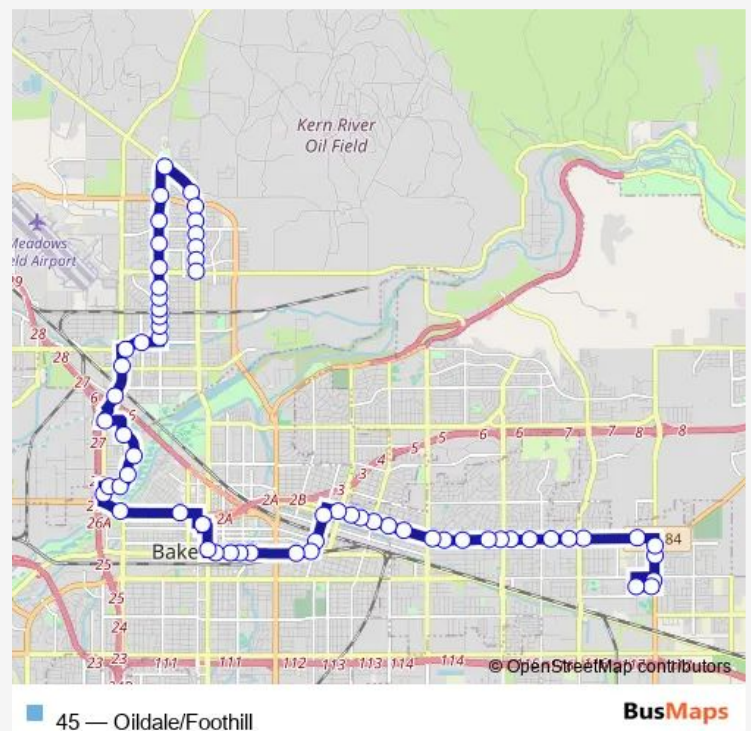

### Route schedule

North Chester & China Grade Loop — Morning Drive & Pioneer

Monday 06:55-21:15

Tuesday 06:55-21:15

Wednesday 06:55-21:15

Thursday 06:55-21:15

Friday 06:55-21:15

Saturday 06:55-18:20

### Route info

Direction: North Chester & China Grade Loop

Stops: 51

Trip Duration: 1 hour 13 min

Truxtun & Chester

Truxtun & N

Truxtun @ Convention Center

Truxtun @ Amtrak