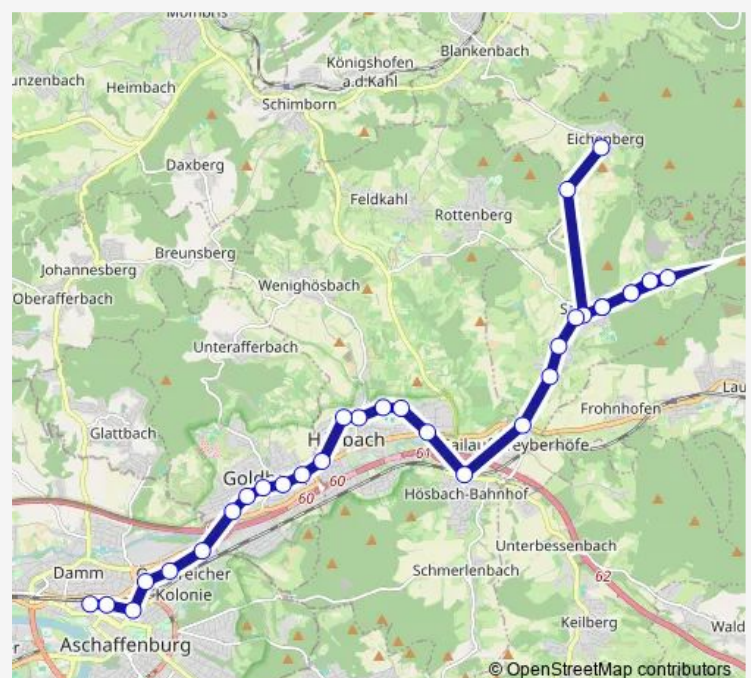

Direction

Eichenberg, Dorfladen — Aschaffenburg, Hauptbahnhof/Rob

31 stops

[Open route schedule](#)

Eichenberg, Dorfladen

Eichenberg, Wüstenmühle

Sailauf, Post

Sailauf, Zur Lauterhecke

Sailauf, Klingerweg

Sailauf, Buswendeschleife

Sailauf, Steinbachweg

Sailauf, Klingerweg

Sailauf, Zur Lauterhecke

Sailauf, Kirche

Sailauf, Untersailauf

Sailauf, Fuchsenmühle

Weyberhöfe, Kreisel

Hösbach

Hösbach, Industriestr./B26

Hösbach, Friedhof

Hösbach, Schulzentrum

Hösbach, Schöllkrippener Str.

Hösbach, Schubertstr.

Hösbach, Junge Mitte

Goldbach, E-Werk

Route schedule

Eichenberg, Dorfladen — Aschaffenburg, Hauptbahnhof/Rob

Monday 05:05-23:12

Tuesday 05:05-23:12

Wednesday 05:05-23:12

Thursday 05:05-23:12

Friday 05:05-01:12⁺¹

Saturday 06:05-01:12⁺¹

Sunday 10:05-21:12

Route info

Direction: Eichenberg, Dorfladen

Stops: 31

Trip Duration: 0 hour 50 min