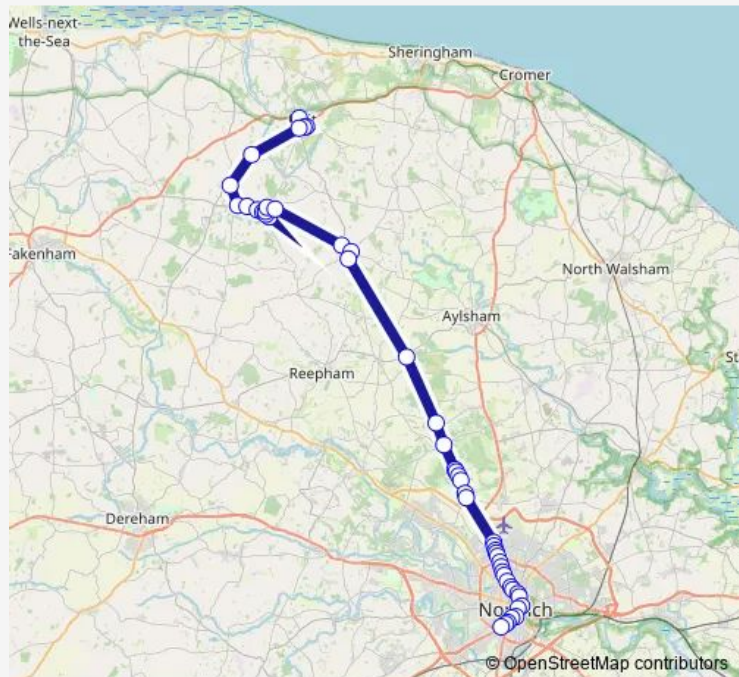

Mecca Bingo

Mile Cross Road

The Boundary

Mann Egerton

Waldemar Avenue

Brabazon Road

Heath Crescent

Tesco Express

Nash Road

The Mariners

Bilney Lane

Route schedule

Bus Station — Hospice Shop

Monday	—
Tuesday	—
Wednesday	—
Thursday	—
Friday	—
Saturday	14:00-17:35
Sunday	—

Route info

Direction: Bus Station

Stops: 44

Trip Duration: 1 hour 15 min

■ 45 — Holt - Briston - Norwich

Marsham Arms

Woodrow Garage

chapel

Bickling Road

Croft Lane