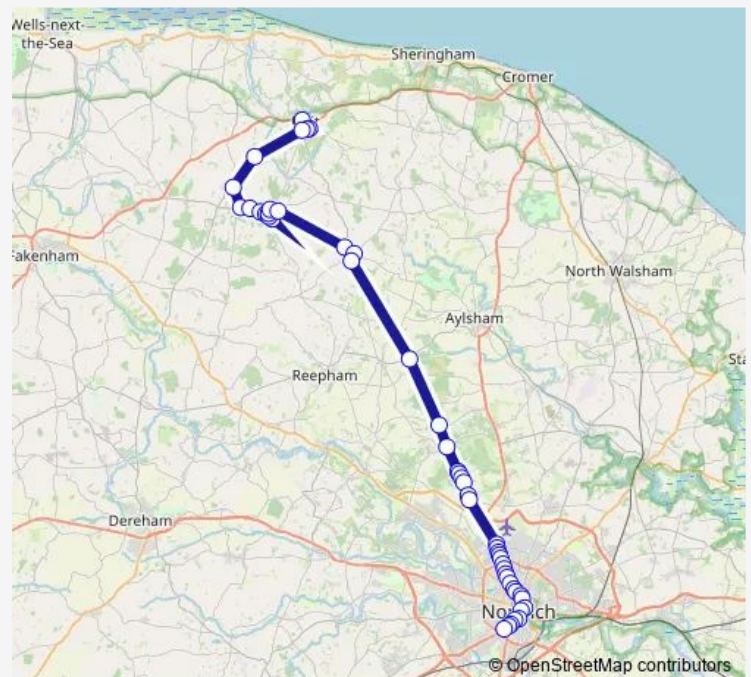

Nash Road

The Mariners

Bilney Lane

Route schedule

Bus Station — Hospice Shop

Monday —

Tuesday —

Wednesday —

Thursday —

Friday —

Saturday 14:00-17:35

Sunday —

Route info

Direction: Bus Station

Stops: 44

Trip Duration: 1 hour 15 min