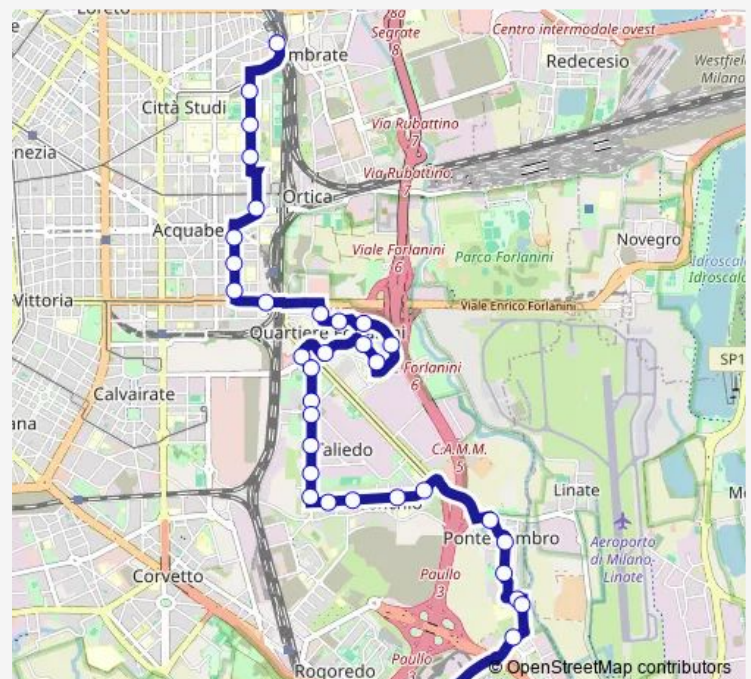

Route schedule

san donato m3 — v.le ungheria l.go guerrieri gonzaga

Monday 05:12-22:00

Tuesday 05:12-22:00

Wednesday 05:12-22:00

Thursday 05:12-22:00

Friday 05:12-22:00

Saturday 05:12-22:05

Sunday 21:40-22:05

Route info

Direction: san donato m3

Stops: 10

Trip Duration: 0 hour 15 min

45 — stz lambrate m2 - san donato m3

Direction

via viotti via bassini — san donato m3

34 stops

[Open route schedule](#)

via viotti via bassini

via bassini via golgi

via golgi via celoria

l.go murani

via ajaccio via marescalchi

via negroli v.le argonne

Route info

Direction: via viotti via bassini

Stops: 34

Trip Duration: 0 hour 48 min

v.le ungheria l.go guerrieri gonzaga

v.le ungheria via mecenate

ospedale monzino

via ucelli di nemi via serrati