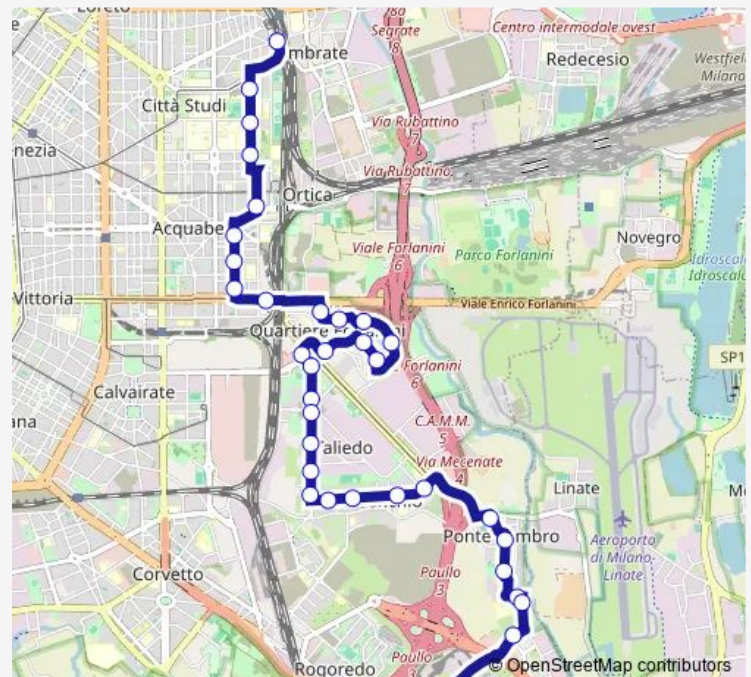

Route schedule

san donato m3 — v.le ungheria l.go guerrieri gonzaga

Monday 05:12-22:05

Tuesday 05:12-22:05

Wednesday 05:12-22:05

Thursday 05:12-22:05

Friday 05:12-22:05

Saturday 05:12-22:05

Sunday 21:40-22:05

Route info

Direction: san donato m3

Stops: 10

Trip Duration: 0 hour 12 min

45 — stz lambrate m2 - san donato m3

BusMaps

Direction

Route info

Direction: via viotti via bassini

Stops: 34

Trip Duration: 0 hour 43 min

v.le ungheria l.go guerrieri gonzaga

v.le ungheria via mecenate

ospedale monzino

via ucelli di nemi via serrati

Friday 05:47-22:30

Saturday 05:47-22:30

Sunday 05:47-22:30

Route info

Direction: san donato m3

Stops: 35

Trip Duration: 0 hour 42 min

stazione forlanini