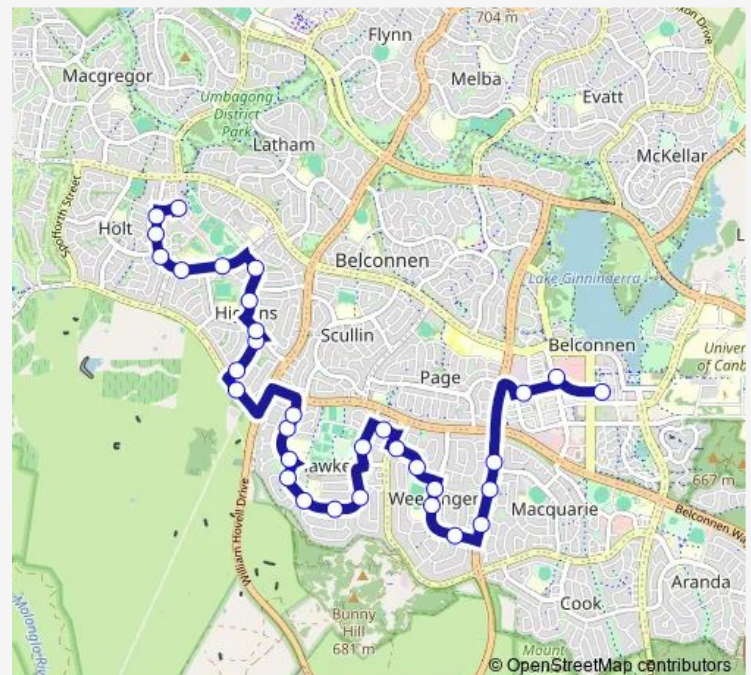

Tuesday 05:40-22:20

Wednesday 05:40-22:20

Thursday 05:40-22:20

Friday 05:40-22:20

Saturday 06:11-23:11

Sunday 07:11-21:11

Route info

Direction: Belconnen Interchange Plt 5

Stops: 32

Trip Duration: 0 hour 29 min

45 — Kippax to Belconnen via Hawker & Weetangera

BusMaps

Kinsella St after Drake Brockman Dr

Kinsella St before Findlay St

Findlay St after Kinsella St

Higgins Shops Fullagar Cr

Monday 05:39-22:19

Tuesday 05:39-22:19

Wednesday 05:39-22:19

Thursday 05:39-22:19

Friday 05:39-22:19

Saturday 06:27-22:27

Sunday 08:27-20:27

Route info

Direction: Kippax Interchange

Stops: 32

Trip Duration: 0 hour 28 min

Shumack St before 2nd Abernethy St

Coulter Dr after Schumack St

Coulter Dr opp Lachlan St

Coulter Dr before Belconnen Way

Cohen St Interchange