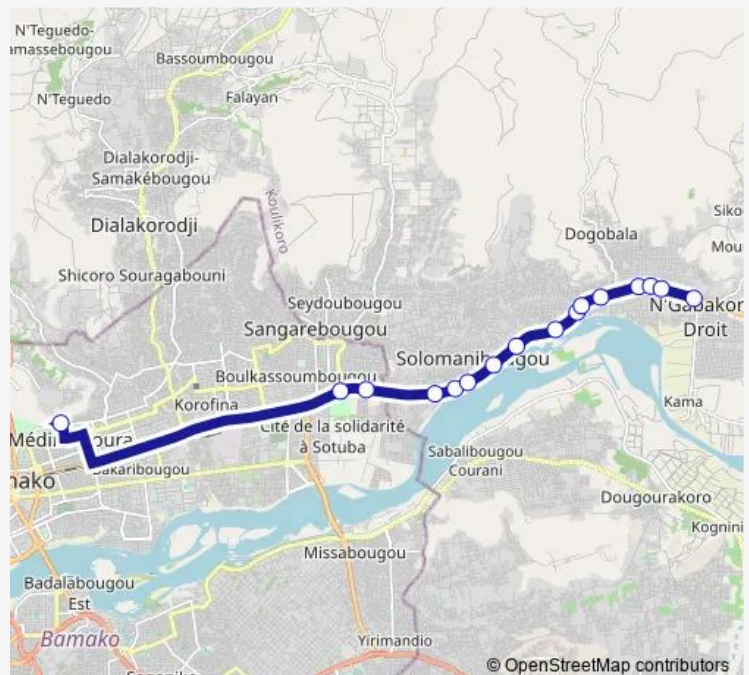

Monday 07:20

Tuesday 07:20

Wednesday 07:20

Thursday 07:20

Friday 07:20

Saturday 07:20

Sunday 07:20

Route info

Direction: Moribabougou Placi

Stops: 16

Trip Duration: 1 hour 7 min

■ 45 — Sotrama 45 : NV marché ⇌ Moribabougou droit

Direction

Moribabougou Droit Carrefour — Arrêt Moribabougou Suguni coura

4 stops

[Open route schedule](#)

Wednesday 05:00

Thursday 05:00

Friday 05:00

Saturday 05:00

Sunday 05:00

Route info

Direction: Moribabougou Droit Carrefour

Stops: 4