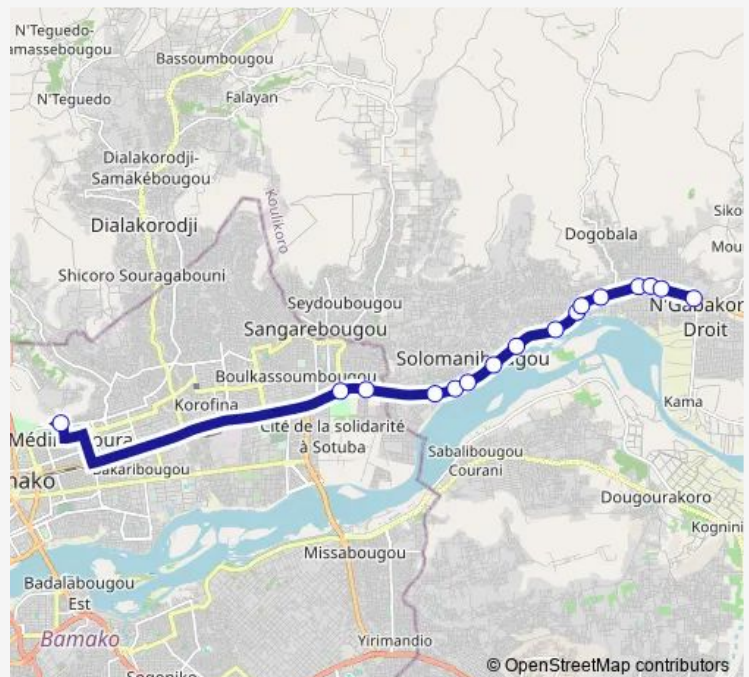

Monday 07:20

Tuesday 07:20

Wednesday 07:20

Thursday 07:20

Friday 07:20

Saturday 07:20

Sunday 07:20

Route info

Direction: Moribabougou Placi

Stops: 16

Trip Duration: 1 hour 7 min

45 — Sotrama 45 : NV marché ⇌ Moribabougou droit

Direction

Moribabougou Droit Carrefour — Arrêt Moribabougou Suguni coura

4 stops

[Open route schedule](#)

Wednesday 05:00

Thursday 05:00

Friday 05:00

Saturday 05:00

Sunday 05:00

Route info

Direction: Moribabougou Droit Carrefour

Stops: 4