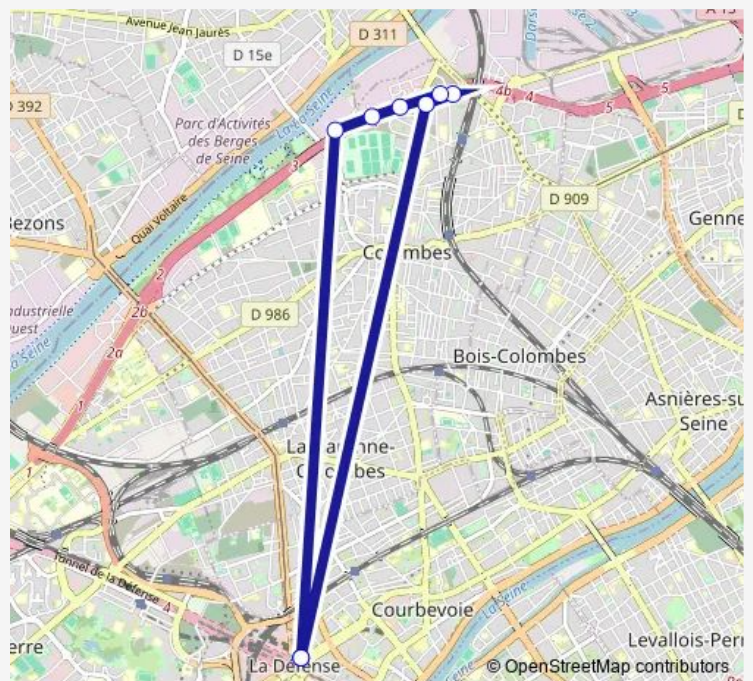

### Direction

La Défense Terminal Jules Verne — La Défense Terminal Jules Verne

8 stops

[Open route schedule](#)

La Défense Terminal Jules Verne

Colombia

Jaurès

Stalingrad

### Route schedule

La Défense Terminal Jules Verne — La Défense Terminal Jules Verne

Monday 07:20-19:15

Tuesday 07:20-19:15

Wednesday 07:00-19:51

Thursday 07:00-19:51

Friday 07:00-19:51

Saturday —

### Route info

Direction: La Défense Terminal Jules Verne

Stops: 8

Trip Duration: 1 hour 4 min

45 Bus time schedules and route maps are available in an offline PDF at [busmaps.com](https://busmaps.com). Use the [busmaps.com](https://busmaps.com) website to see live bus times, train schedule or subway schedule, and step-by-step directions for all public transit in Argenteuil