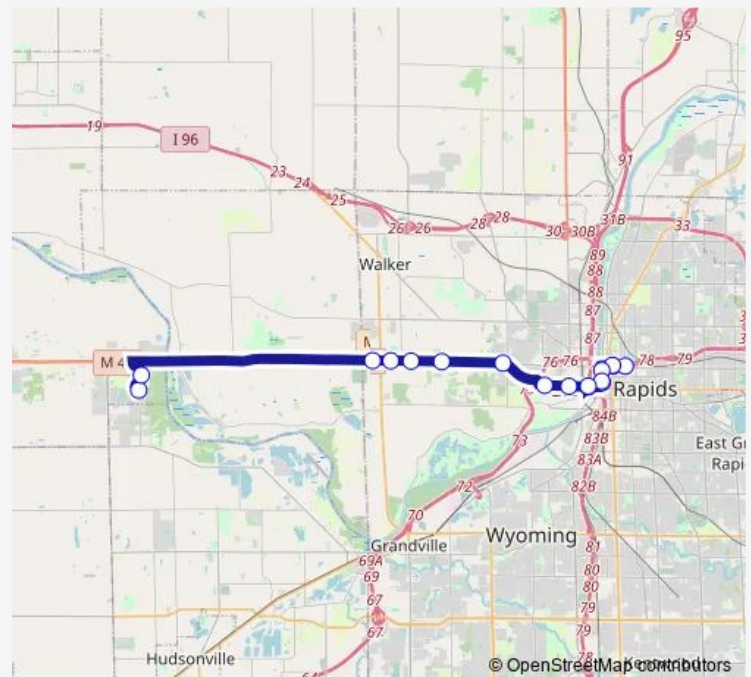

Bus 45 Laker Line

[Go to website](#)

Direction

Pew Campus Station (Wb) — Kirkhof Station

10 stops

[Open route schedule](#)

Pew Campus Station (Wb)

Straight Ave Station (Wb)

Garfield Ave Station (Wb)

Covell Ave Station (Wb)

Maynard Ave Station (Wb)

Standale Trail Station (Wb)

Cummings Ave Station (Wb)

Ferndale Ave Station (Wb)

Mackinac Station (Sb)

Kirkhof Station

Route schedule

Pew Campus Station (Wb) — Kirkhof Station

Monday	05:35-00:20 ⁺¹
Tuesday	05:35-00:20 ⁺¹
Wednesday	05:35-00:20 ⁺¹
Thursday	05:35-00:20 ⁺¹
Friday	05:35-02:15 ⁺¹
Saturday	07:00-02:12 ⁺¹
Sunday	10:00-19:30

Route info

Direction: Pew Campus Station (Wb)

Stops: 10

Trip Duration: 0 hour 24 min

45 — Laker Line

Direction

Kirkhof Station — Pew Campus Station (Wb)

18 stops