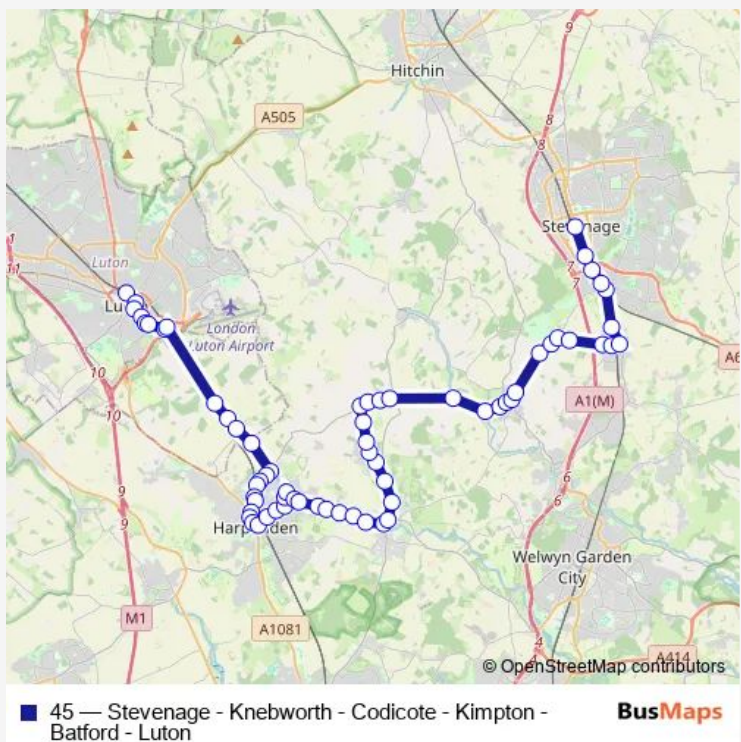

Bus 45 Stevenage - Knebworth - Codicote - Kimpton - Batford - Luton

[Go to website](#)

Direction
 Luton Station Interchange — Bus Station
 65 stops
[Open route schedule](#)

- Luton Station Interchange
- Church Street
- Park Square
- Bailey Street
- Seymour Road
- Griffin House
- Venue 360
- Luton Airport Parkway Rail Station
- Chiltern Green Road
- Viaduct Cottages
- Hambro Close
- Hyde Mill Farm
- The Red Cow PH
- Beeching Close
- Masefield Road
- Dell Close
- Ox Lane
- St Georges School
- Bowers Way
- Old Cock Inn
- The George PH

Harpenden Railway Station

Overstone Road

Lyndhurst Drive

Langdale Avenue

Martham Court

The Malta PH

Batford Road

Common Lane

Saturday —

Sunday —

Route info

Direction: Bus Station

Stops: 63

Trip Duration: 1 hour 18 min

The Broadway

The Slype