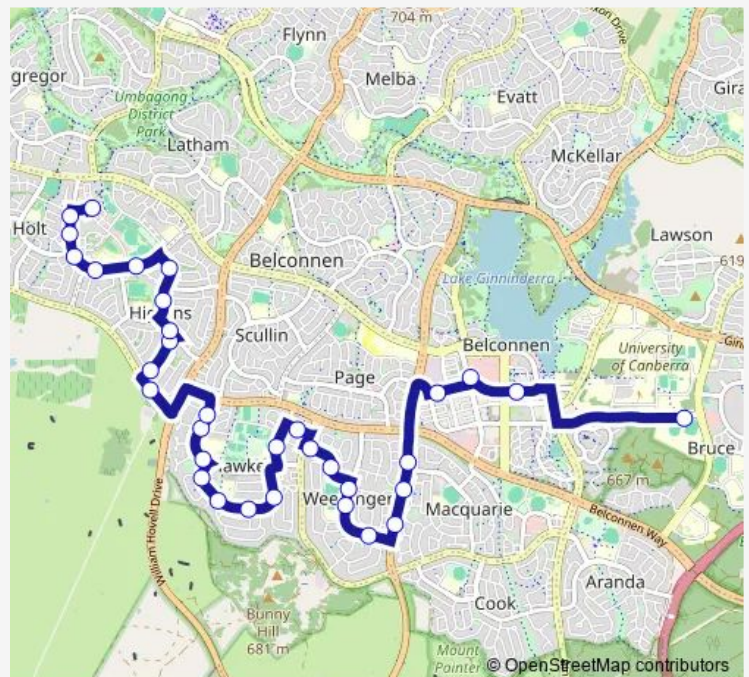

Monday 05:40-22:20

Tuesday 05:40-22:20

Wednesday 05:40-22:20

Thursday 05:40-22:20

Friday 05:40-22:20

Saturday 06:11-23:11

Sunday 07:11-21:11

Route info

Direction: Radford College College St

Stops: 33

Trip Duration: 0 hour 37 min

45 — Kippax to Belconnen via Hawker & Weetangera

Drake Brockman Dr after Kingsford Smith Dr

Kinsella St after Drake Brockman Dr

Kinsella St before Findlay St

## Route info

Direction: Kippax Interchange

Stops: 32

Trip Duration: 0 hour 29 min

Shumack St before 2nd Abernethy St

Coulter Dr after Schumack St

Coulter Dr opp Lachlan St

Coulter Dr before Belconnen Way