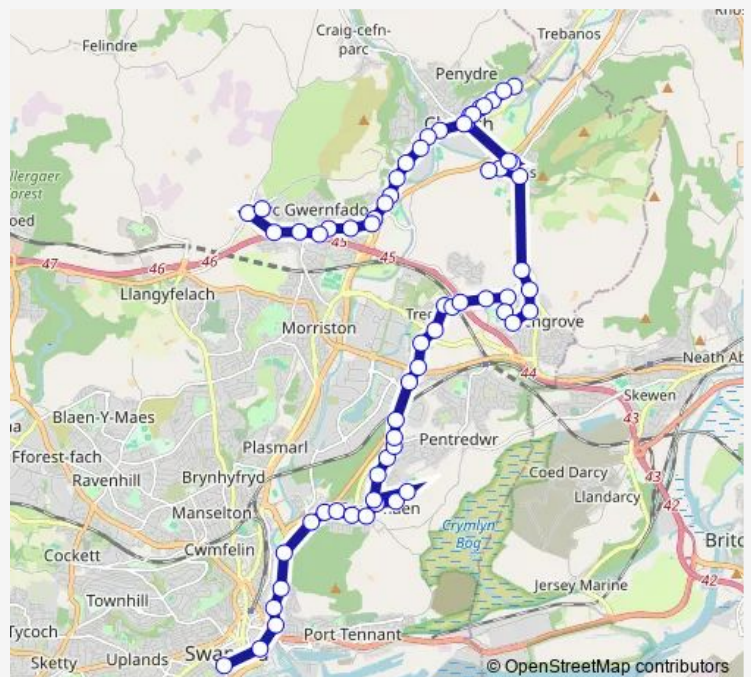

Bus 45 Swansea - Morriston

[Go to website](#)

Direction

Morrison Hospital Main Entrance — Swansea Bus Station Stand G

56 stops

[Open route schedule](#)

Morrison Hospital Main Entrance

Morrison Hospital Outpatients

Heol Maes Egwlys

Morrison Comprehensive School

Rhodfa Fadog

Orpheus Road

Ynystawe

Ynystawe Primary School

Ynystawe Hill

Clydach Market

Waverley Street

Three Compasses

Carpenters Arms

Clydach Mond

Capel Road Workshops

Capel Road Middle

Capel Road Garage

Kingrosia Park Turning Circle

Kingrosia Park Middle

Capel Road Middle

Capel Road Workshops

Route schedule

Morrison Hospital Main Entrance — Swansea Bus Station Stand G

Monday —

Tuesday —

Wednesday —

Thursday —

Friday —

Saturday 11:04-15:24

Sunday —

Route info

Direction: Morrison Hospital Main Entrance

Stops: 56

Trip Duration: 0 hour 56 min

■ 45 — Swansea - Morriston