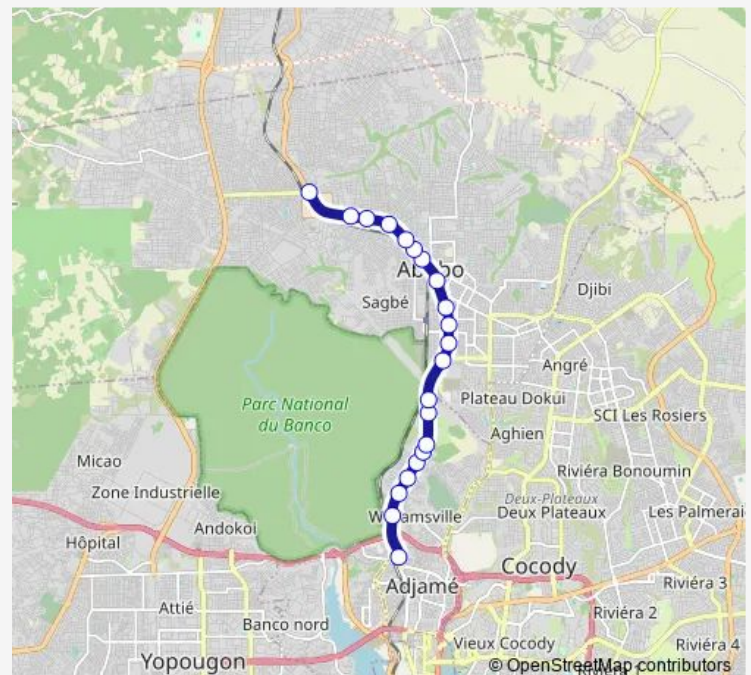

Château Filtisac

Filtisac

Station Shell Préfecture de Police

Sonitra

Macaci

Sodeci

Future Gare Routière (Humuci)

Gare Nord

### Route schedule

Terminus Pk18 Agripac — Gare Nord

Monday 06:00

Tuesday 06:00

Wednesday 06:00

Thursday 06:00

Friday 06:00

Saturday 06:00

### Route info

Direction: Terminus Pk18 Agripac

Stops: 20

Trip Duration: 0 hour 34 min

45 — Gare Nord ↔ Abobo Pk18