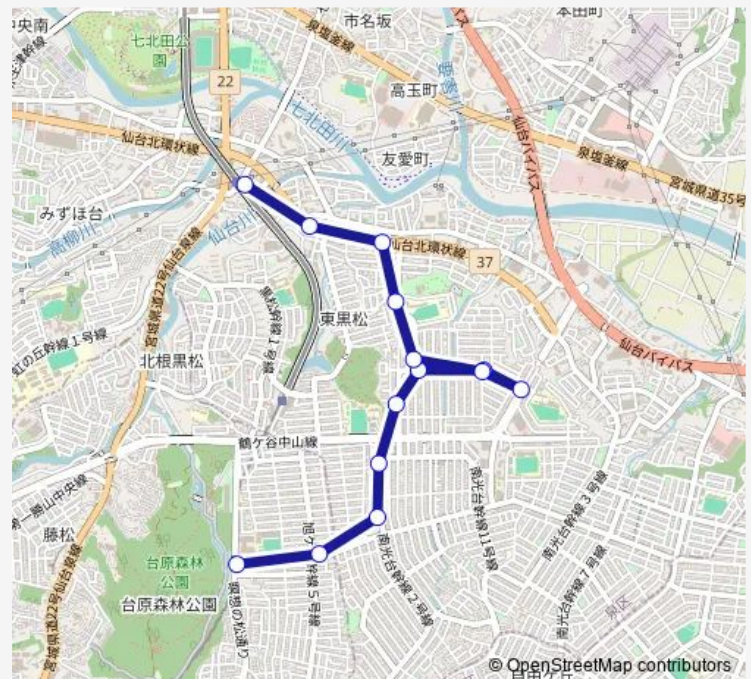

旭ヶ丘三丁目

旭ヶ丘駅

### Route schedule

八乙女駅 — 旭ヶ丘駅

Monday 06:22-06:57

Tuesday 06:22-06:57

Wednesday 06:22-06:57

Thursday 06:22-06:57

Friday 06:22-06:57

Saturday 06:37-09:37

### Route info

Direction: 八乙女駅

Stops: 14

Trip Duration: 0 hour 22 min

45 — 八乙女→旭ヶ丘駅

## Route info

Direction: 旭ヶ丘駅

Stops: 14

Trip Duration: 0 hour 17 min

45 Bus time schedules and route maps are available in an offline PDF at [busmaps.com](https://busmaps.com). Use the [busmaps.com](https://busmaps.com) website to see live bus times, train schedule or subway schedule, and step-by-step directions for all public transit in Sendai