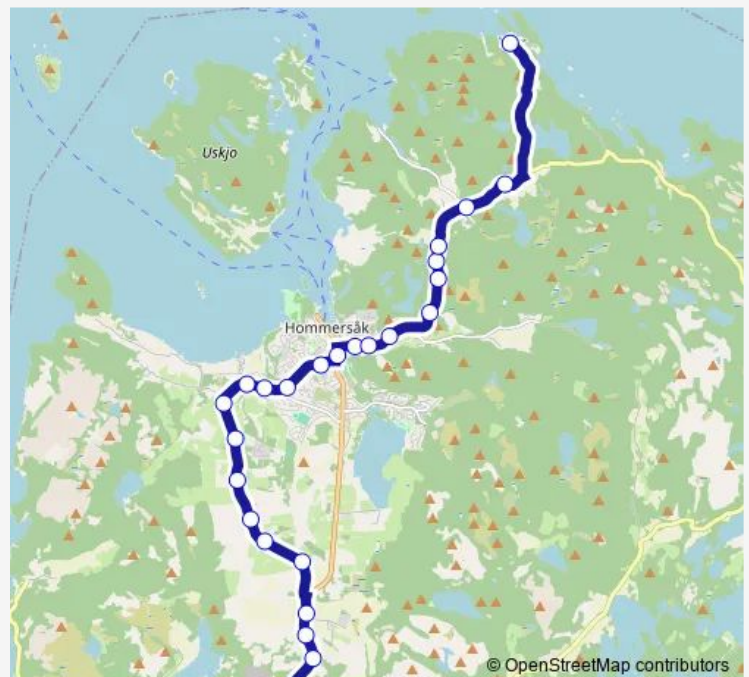

Wednesday 06:31-14:54

Thursday 06:31-14:54

Friday 06:31-14:54

Saturday —

Sunday —

Route info

Direction: Vier

Stops: 15

Trip Duration: 0 hour 11 min

© OpenStreetMap contributors

Direction

Vier — Hogstadkrossen nord

33 stops

[Open route schedule](#)

Vier

Vierveien