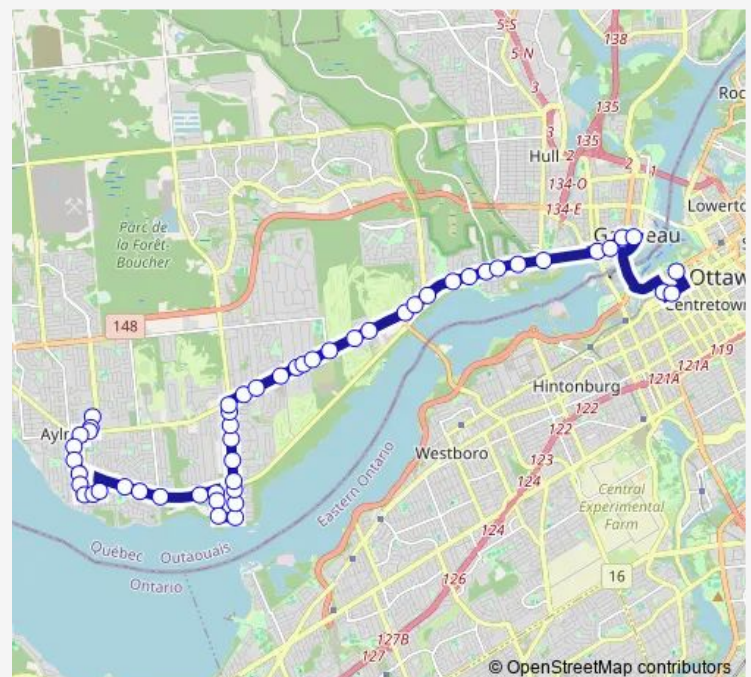

Thursday 06:13-08:50

Friday 06:13-08:50

Saturday —

Sunday —

Route info

Direction: Wilfrid-Lavigne/Principale

Stops: 52

Trip Duration: 0 hour 54 min

■ 45 — Wychwood

Vanier/de Lucerne

Vanier/Crescent

Vanier/des Vétérans

Vanier/Crescent

Vanier/Lynn

Vanier/chemin d'Aylmer

chemin d'Aylmer/Morley-Walters

Tuesday 14:45-17:20

Wednesday 14:45-17:20

Thursday 14:45-17:20

Friday 14:45-17:20

Saturday —

Sunday —

Route info

Direction: Station Lyon

Stops: 54

Trip Duration: 0 hour 54 min

chemin d'Aylmer/Morley-Walters

Vanier/Lynn

Vanier/Crescent

Vanier/des Vétérans

Vanier/Crescent

Vanier/Calvados