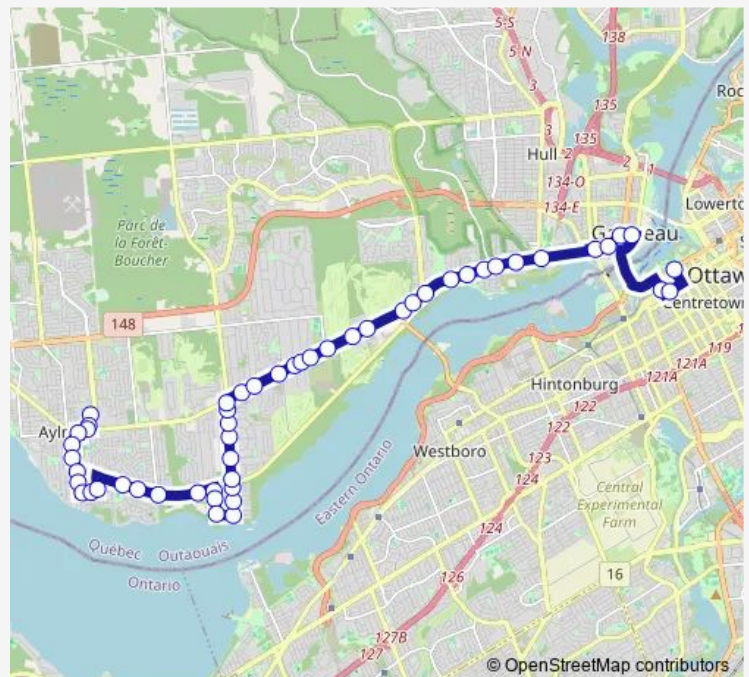

### Route schedule

Wilfrid-Lavigne/Principale — Bank/Wellington

Monday 06:13-08:50

Tuesday 06:13-08:50

Wednesday 06:13-08:50

Thursday 06:13-08:50

Friday 06:13-08:50

Saturday —

### Route info

Direction: Wilfrid-Lavigne/Principale

Stops: 52

Trip Duration: 0 hour 54 min

■ 45 — Wychwood

BusMaps

Vanier/de Lucerne

Vanier/Crescent

## Route info

Direction: Station Lyon

Stops: 54

Trip Duration: 0 hour 54 min

chemin d'Aylmer/Morley-Walters

Vanier/Lynn

Vanier/Crescent

Vanier/des Vétérans