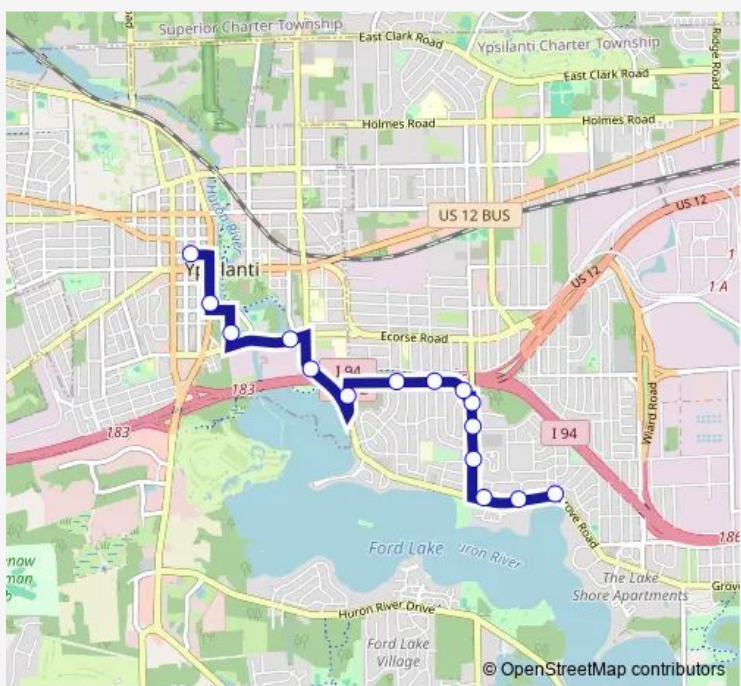

Bus 45 Grove

[Go to website](#)

Direction
Harry + Grove — YTC - Endpt
15 stops
[Open route schedule](#)

- Harry + Grove
- Grove + Dorothy
- Grove + Mollie
- Harris + Wingate
- Harris + Foley
- Harris + Share
- Service Dr + Share
- Service Dr + Hull
- Service Dr + Georgina
- Emerick + Service Dr
- Grove + Tyler
- Spring + Grove
- Chidister + Spring
- Huron + Catherine
- YTC - Endpt

Route schedule
Harry + Grove — YTC - Endpt

Monday	06:15-23:15
Tuesday	06:15-23:15
Wednesday	06:15-23:15
Thursday	06:15-23:15
Friday	06:15-23:15
Saturday	07:15-23:15
Sunday	08:15-21:15

Route info
Direction: Harry + Grove
Stops: 15
Trip Duration: 0 hour 12 min

Direction

YTC - Stop 6 — Harry + Grove

18 stops

[Open route schedule](#)

YTC - Stop 6

Hamilton + Michigan

Hamilton St. + Catherine

Harriet + Hamilton

Monday 06:00-23:00

Tuesday 06:00-23:00

Wednesday 06:00-23:00

Thursday 06:00-23:00

Friday 06:00-23:00

Saturday 07:00-23:00

Sunday 08:00-21:00

Route info