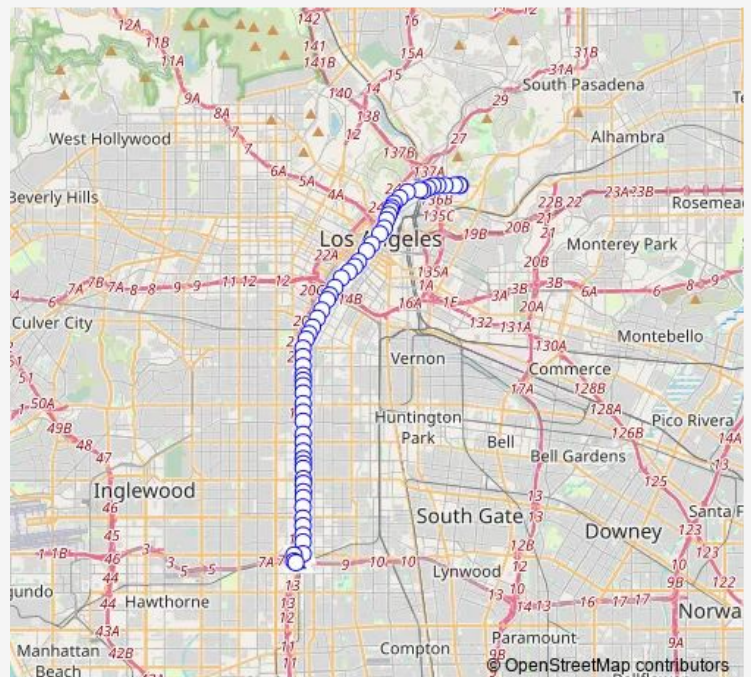

Broadway / Bishops

Broadway / Bernard

Broadway / Chinatown

Broadway / College

Broadway / Alpine

Broadway / Ord

Spring / Cesar E Chavez

Spring / Temple

Thursday 03:50-02:50⁺¹

Friday 03:50-02:50⁺¹

Saturday 03:50-02:50⁺¹

Sunday 03:50-02:50⁺¹

Route info

Direction: Broadway / Thomas

Stops: 61

Trip Duration: 0 hour 57 min

45 — Metro Local Line

Spring / 9th

Main / Olympic

Broadway / 12th

Broadway / Venice

Broadway / Washington

Broadway / 21st

Broadway / Adams

Broadway / 30th

Broadway / Jefferson

Broadway / 36th

Broadway / 38th

Broadway / Martin Luther King Jr

Broadway / 42nd

Broadway / Vernon

Broadway / 47th