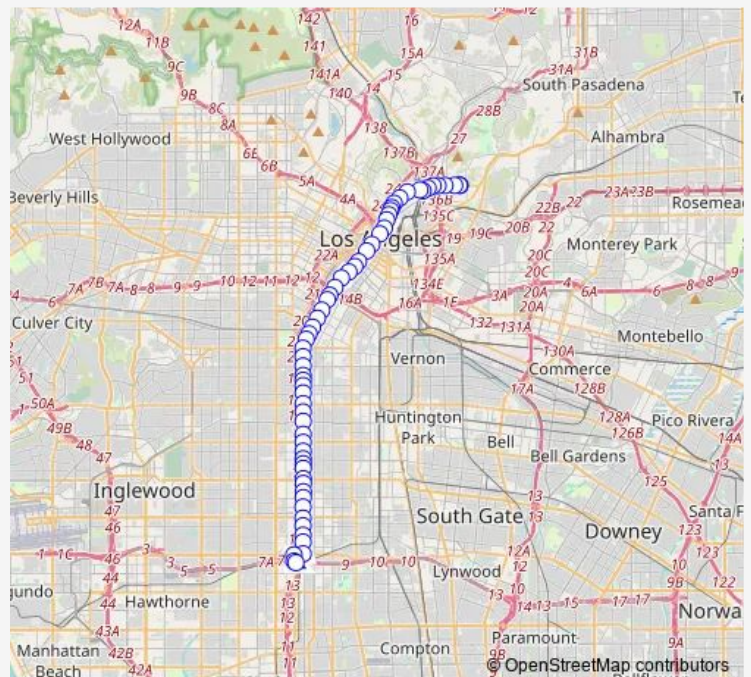

Broadway / Daly

Broadway / Avenue 22

Broadway / Avenue 20

Broadway / Avenue 18

Broadway / Pasadena

Broadway / Solano

Broadway / Bishops

Broadway / Bernard

### Route schedule

Broadway / Thomas — Figueroa / 117th Layover

Monday 03:50-02:50<sup>+1</sup>

Tuesday 03:50-02:50<sup>+1</sup>

Wednesday 03:50-02:50<sup>+1</sup>

Thursday 03:50-02:50<sup>+1</sup>

Friday 03:50-02:50<sup>+1</sup>

### Route info

Direction: Broadway / Thomas

Stops: 61

Trip Duration: 1 hour 9 min

45 — Metro Local Line

Spring / 9th

Main / Olympic

Broadway / 12th

Broadway / Venice

Broadway / Washington

Broadway / 21st

Broadway / Adams

Broadway / 30th

Broadway / Jefferson

Broadway / 36th

Broadway / 38th