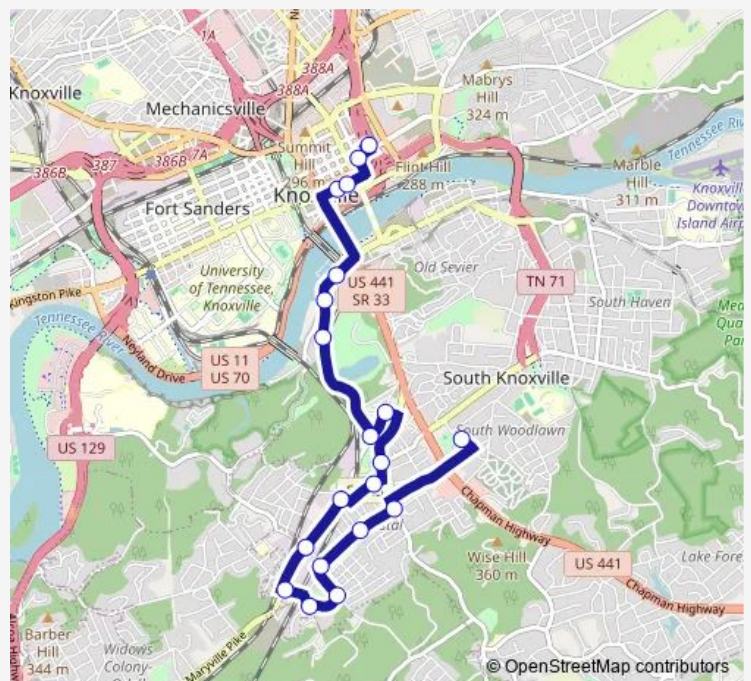

Flennikin WB at Maryville Pike

Maryville Pike WB @ Blount Ave

Blount Avenue NB @ 2nd Volena Place

### Route schedule

Chapman Hwy. past Young High Pike — Knoxville Station Church Ave

Monday	05:38-21:38
Tuesday	05:38-21:38
Wednesday	05:38-21:38
Thursday	05:38-21:38
Friday	05:38-21:38
Saturday	06:38-21:38
Sunday	—

### Route info

Direction: Chapman Hwy. past Young High Pike

Stops: 28

Trip Duration: 0 hour 32 min

45 — 45 Vestal

Blount Avenue NB @ Redwine

Blount Avenue NB @ Augusta

Blount Avenue NB @ Donaldson

## Direction

Knoxville Station Bay S — Chapman Hwy. past Young High Pike

26 stops

[Open route schedule](#)

Knoxville Station Bay S

Church Ave WB @ Gay St

Church Ave WB @ Walnut St

Henley St SB at Hill Ave