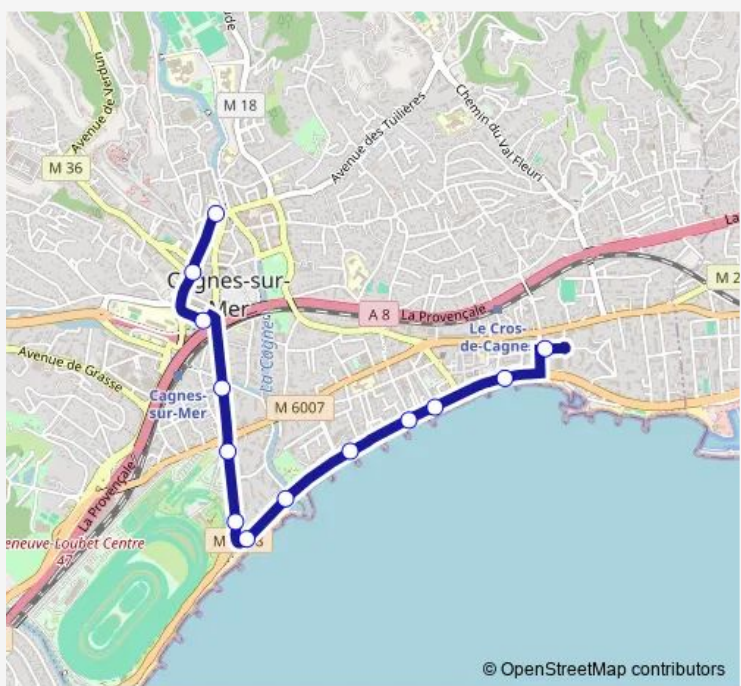

Bus 45 Square Bourdet - Parking du Cros

[Go to website](#)

Direction
 Bourdet — Parking Du Cros
 13 stops
[Open route schedule](#)

- Bourdet
- 11 Novembre
- Bonaparte
- Les Mûriers
- Hippodrome
- Le Tiercé
- Promenade de la Plage
- Grand Large
- La Pinède
- Jean Pons
- Allée des Pins
- Office Du Tourisme
- Parking Du Cros

Route schedule
 Bourdet — Parking Du Cros

Monday	10:20-19:08
Tuesday	10:20-19:08
Wednesday	10:20-19:08
Thursday	10:20-19:08
Friday	10:20-19:08
Saturday	10:20-19:08
Sunday	10:20-19:08

Route info
 Direction: Bourdet
 Stops: 13
 Trip Duration: 0 hour 20 min

45 — Square Bourdet - Parking du Cros BusMaps

Direction

Parking Du Cros — Bourdet

11 stops

[Open route schedule](#)

Parking Du Cros

Office Du Tourisme

Jean Pons