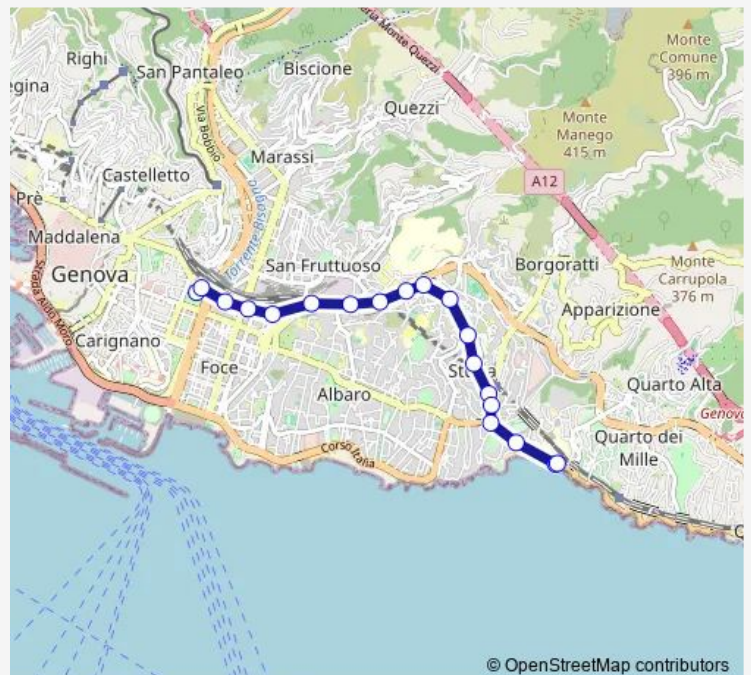

### Direction

undefined — undefined

0 stops

[Open route schedule](#)

### Route info

Direction:

Stops: 0

Trip Duration: – min

## Route info

Direction: Piacenza 8/Ponte Veronelli

Stops: 15

Trip Duration: 0 hour 14 min