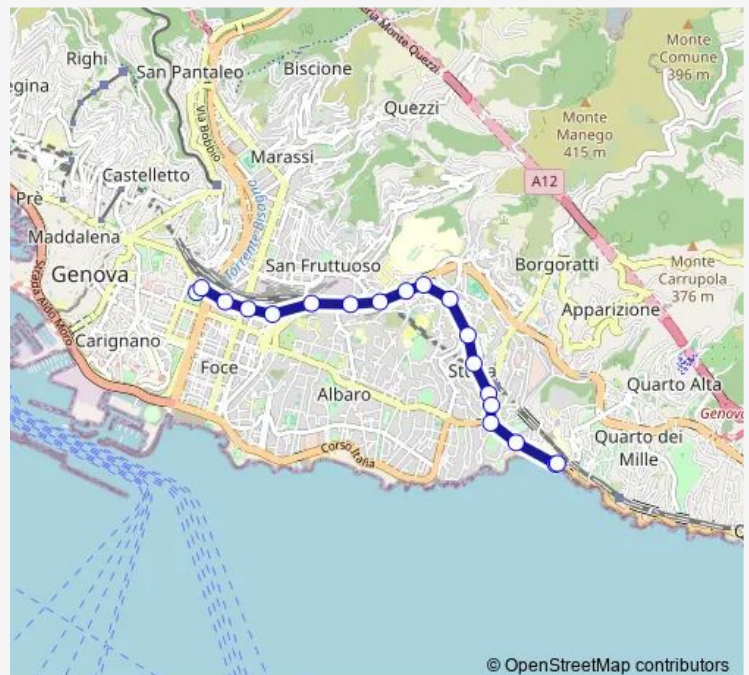

Bobbio 5/Caderiva

Piacenza 1/Cimitero Staglieno

Piacenza 2/Resasco

Piacenza 3/Zucche

Piacenza 4/Ponte Bezzecca

Piacenza 5/Ponte Veronelli

Route schedule

Thaon DI Revel/Brignole Fs — Piacenza 5/Ponte Veronelli

Monday 09:15-20:57

Tuesday 09:15-20:57

Wednesday 09:15-20:57

Thursday 09:15-20:57

Friday 09:15-20:57

Saturday 12:22-16:40

Sunday 11:56-20:57

Route info

Direction: Thaon DI Revel/Brignole Fs

Stops: 16

Trip Duration: 0 hour 13 min

© OpenStreetMap contributors

Direction

Thaon DI Revel/Brignole Fs — V Maggio 5/Ospedale Gaslini

19 stops

[Open route schedule](#)

Wednesday 05:37-20:40

Thursday 05:37-20:40

Friday 05:37-20:40

Saturday 05:37-20:40

Sunday 05:37-20:38

Route info

Direction: V Maggio 5/Ospedale Gaslini

Stops: 16