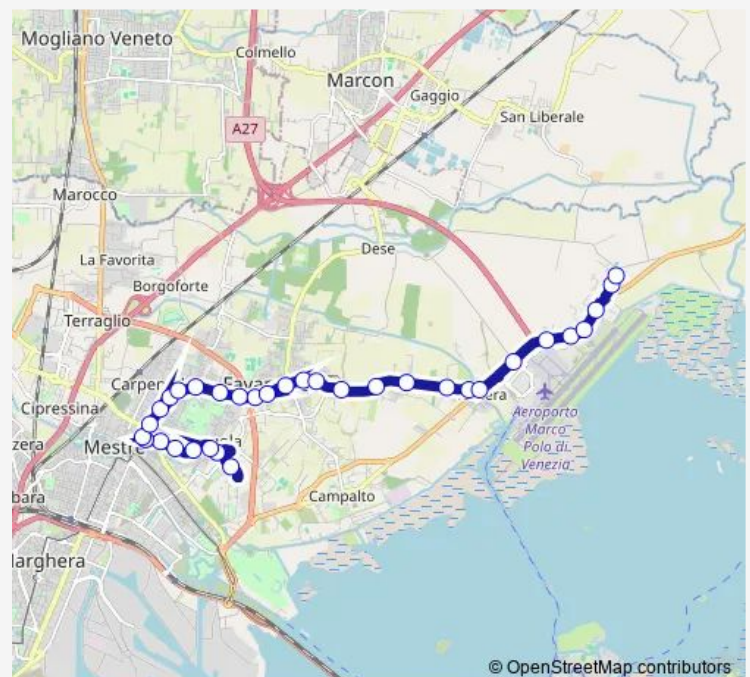

Bus 45 Pertini Foscari - Paliaga Ca' Noghera

[Go to website](#)

Direction

Pertini Foscari — Paliaga Ca' Noghera

33 stops

[Open route schedule](#)

- Pertini Foscari
- Bissuola Varrone
- Bissuola Esiodo
- Bissuola Tevere
- Bissuola Cadorna
- Bissuola Pisani
- Bissuola Colombo
- Ca' Rossa Bissuola
- Ca' Rossa Volturno
- Ca' Rossa Oberdan
- Ca' Rossa Serravalle
- San Dona' Val Gardena
- San Dona' Pasqualigo
- San Dona' Pineta
- San Dona' Rielta
- San Dona' Cervino
- San Dona' Marmolada
- San Dona' Pastrello
- Triestina Monte Cimon
- Triestina Prabello
- Triestina Lazzaretto

Route schedule

Pertini Foscari — Paliaga Ca' Noghera

Monday	13:20
Tuesday	13:20
Wednesday	13:20
Thursday	13:20
Friday	13:20
Saturday	13:20
Sunday	—

Route info

Direction: Pertini Foscari

Stops: 33

Trip Duration: 0 hour 23 min

Triestina Laguna

Triestina Aeronavali

Triestina Paliaghetta

Casino'

Paliaga Ca' Noghera

45 Bus time schedules and route maps are available in an offline PDF at busmaps.com. Use the busmaps.com website to see live bus times, train schedule or subway schedule, and step-by-step directions for all public transit in Venice