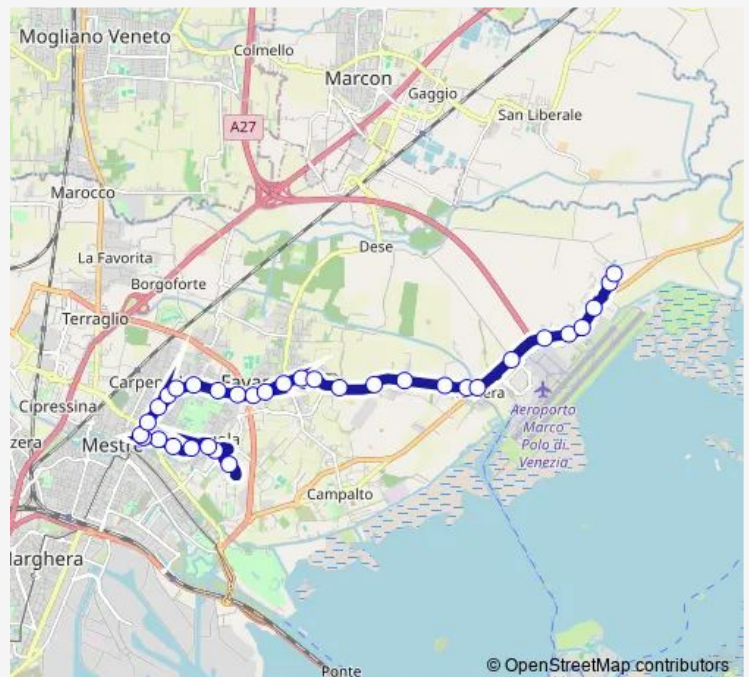

Bus 45 Pertini Foscari - Paliaga Ca' Noghera

[Go to website](#)

Direction

Pertini Foscari — Paliaga Ca' Noghera

33 stops

[Open route schedule](#)

- Pertini Foscari
- Bissuola Varrone
- Bissuola Esiodo
- Bissuola Tevere
- Bissuola Cadorna
- Bissuola Pisani
- Bissuola Colombo
- Ca' Rossa Bissuola
- Ca' Rossa Volturno
- Ca' Rossa Oberdan
- Ca' Rossa Serravalle
- San Dona' Val Gardena
- San Dona' Pasqualigo
- San Dona' Pineta
- San Dona' Rielta
- San Dona' Cervino
- San Dona' Marmolada
- San Dona' Pastrello
- Triestina Monte Cimon
- Triestina Prabello
- Triestina Lazzaretto

Route schedule

Pertini Foscari — Paliaga Ca' Noghera

Monday	13:20
Tuesday	13:20
Wednesday	13:20
Thursday	13:20
Friday	13:20
Saturday	13:20
Sunday	—

Route info

Direction: Pertini Foscari

Stops: 33

Trip Duration: 0 hour 23 min

Triestina Laguna

Triestina Aeronavali

Triestina Paliaghetta

Casino'

Paliaga Ca' Noghera

45 Bus time schedules and route maps are available in an offline PDF at busmaps.com. Use the busmaps.com website to see live bus times, train schedule or subway schedule, and step-by-step directions for all public transit in Venice