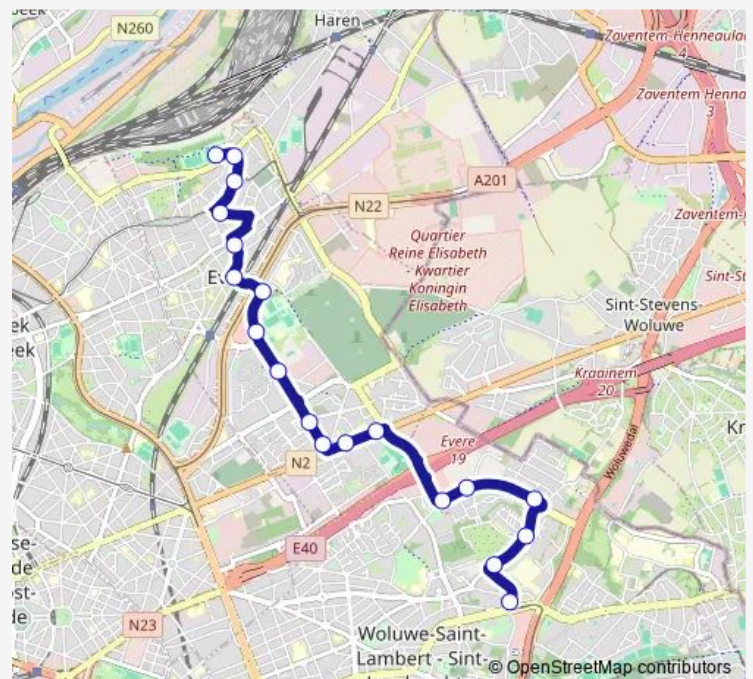

### Route schedule

Saint-Vincent — Roodebeek

Monday 05:55-23:46

Tuesday 05:55-23:46

Wednesday 05:55-23:46

Thursday 05:55-23:46

Friday 05:55-23:46

Saturday 05:55-23:46

### Route info

Direction: Saint-Vincent

Stops: 18

Trip Duration: 0 hour 24 min

45 — Roodebeek - Saint-Vincent

**Direction**

OUD-Kapelleke — Marcel Thiry

11 stops