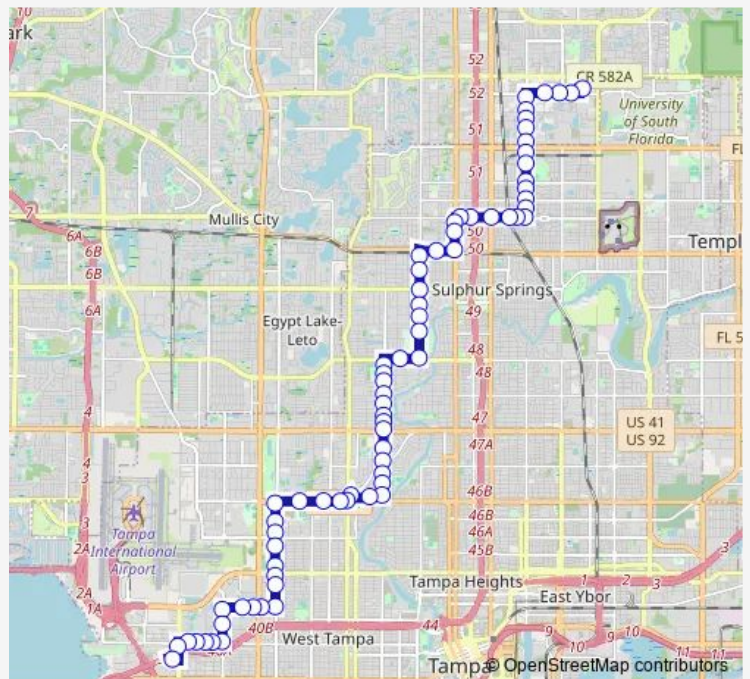

Bus 45 University Area/Westshore

[Go to website](#)

Direction
 Westshore Plaza — University Area Transit Center
 72 stops
[Open route schedule](#)

- Westshore Plaza
- Cypress St @ Renellie St
- Cypress St @ Trask St
- Cypress St @ Manhattan Ave
- Cypress St @ Hubert Ave
- Lois Av @ Grace St
- Lois Av @ Laurel St
- Lois Av @ Spruce St
- Spruce St @ Clark Av
- Spruce St @ Grady Av
- Spruce St @ Dale Mabry Hwy
- Spruce St @ Marie Ave
- Himes Av @ Walnut St
- Himes Av & St Conrad St
- Himes Av @ Columbus Dr
- Himes Av @ Tampa Bay Blvd
- Himes Av @ Ohio Av @ Bus Bay
- M L King Jr Blvd @ Himes Ave
- Martin Luther King @ Florida Cancer Specialists
- M L King Jr Blvd @ Gomez Av
- M L King Jr Blvd @ Habana Av E/S

Route schedule
 Westshore Plaza — University Area Transit Center

Monday	05:45-21:45
Tuesday	05:45-21:45
Wednesday	05:45-21:45
Thursday	05:45-21:45
Friday	05:45-21:45
Saturday	05:50-21:50
Sunday	05:50-21:50

Route info
 Direction: Westshore Plaza
 Stops: 72
 Trip Duration: 0 hour 49 min

45 — University Area/Westshore

M L King Jr Blvd @ Armenia Ave

M L King Blvd @ Armenia Ave E/S

M L King Jr Blvd @ Howard Ave

M L King Jr Blvd @ St Isabel St

University Area Transit Center — Westshore Plaza

70 stops

[Open route schedule](#)

University Area Transit Center

131st Av @ 23rd St

131st Ave @ 22nd St

131st Ave @ 19th St

15th St @ 130th Ave