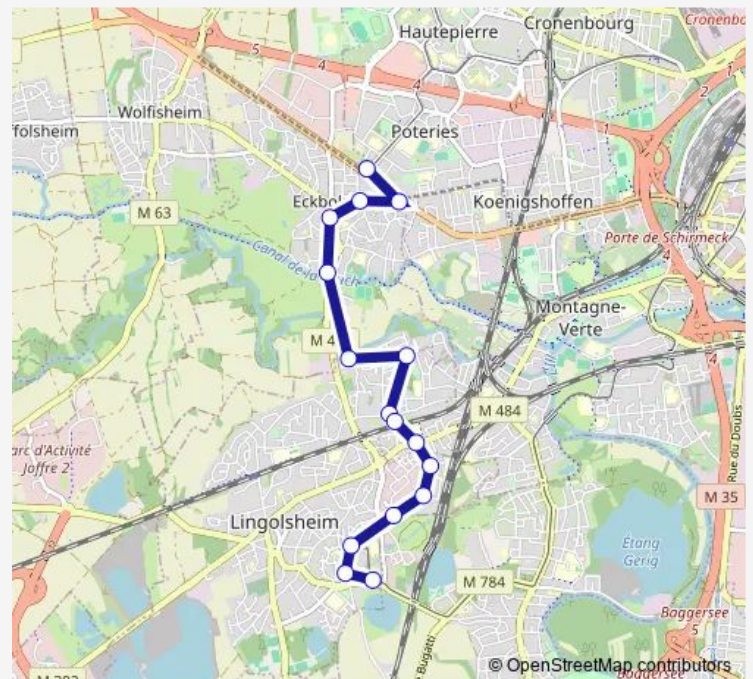

### Route schedule

Poteries — Lingolsheim Alouettes

Monday	06:28-19:35
Tuesday	06:28-19:35
Wednesday	06:28-19:35
Thursday	06:28-19:35
Friday	06:28-19:35
Saturday	06:28-19:35
Sunday	—

### Route info

Direction: Poteries

Stops: 16

Trip Duration: 0 hour 27 min

45 — Lingolsheim Alouettes - Poteries

## Direction

Lingolsheim Alouettes — Poteries

17 stops

[Open route schedule](#)

Lingolsheim Alouettes

Protection

Lingolsheim Tiergaertel

Parc des Tanneries