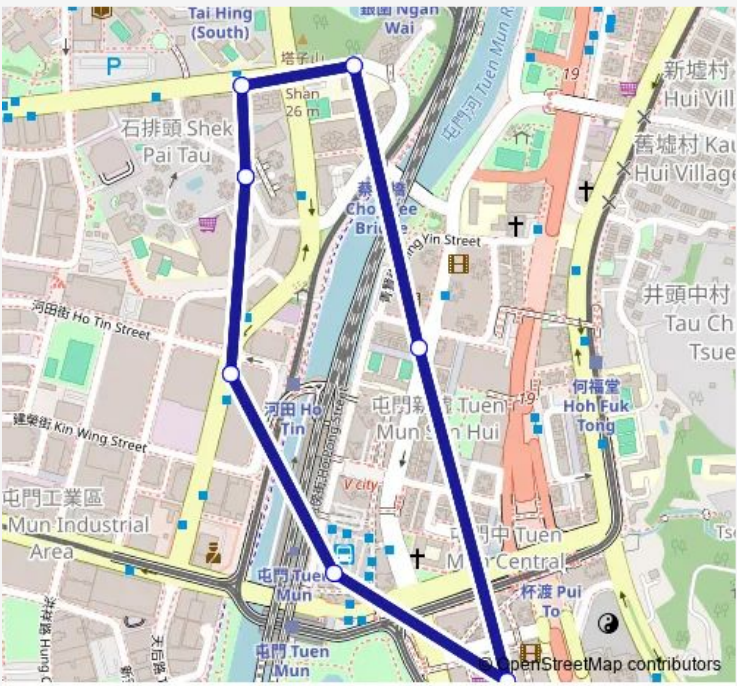

Bus 45 TAI Hing Garden - Tuen MUN Town Centre (Circular)

[Go to website](#)

Direction
 HO WONG STREET, OUTSIDE TAI HING GARDENS PHASE I — HO WONG STREET, OUTSIDE TAI HING GARDENS PHASE I
 8 stops
[Open route schedule](#)

- HO WONG STREET, OUTSIDE TAI HING GARDENS PHASE I
- Tsun WEN Road, Opposite BUS Depot
- Tuen MUN Station Public Transport Interchange|Tuen MUN MTR Station Minibus Terminus
- Tuen Shun Street, Outside Block 4 OF Tuen MUN Town Plaza|Tuen Shun Street, Outside Block 4 OF Tuen MUN Town Plaza
- Tuen MUN Heung SZE WUI Road, Outside SKH ST. Simon'S LUI Ming Choi Secondary School|Tuen MUN Heung SZE WUI Road, Near SKH ST. Simon'S LUI Ming Choi Secondary School
- Shek PAI TAU Road, Outside MA KO PAN Memorial College|Shek PAI TAU Road, Near MA KAM Ming Charitable Foundation MA KO PAN Memorial College Parents Resource Centre
- Shek PAI TAU Road, Outside Block D OF Greenland Garden
- HO WONG STREET, OUTSIDE TAI HING GARDENS PHASE I

Route schedule
 HO WONG STREET, OUTSIDE TAI HING GARDENS PHASE I — HO WONG STREET, OUTSIDE TAI HING GARDENS PHASE I

Monday	06:30-22:38
Tuesday	06:30-22:38
Wednesday	06:30-22:38
Thursday	06:30-22:38
Friday	06:30-22:38
Saturday	06:30-22:38
Sunday	06:30-22:38

Route info
 Direction: HO WONG STREET, OUTSIDE TAI HING GARDENS PHASE I
 Stops: 8
 Trip Duration: 0 hour 14 min

45 — TAI Hing Garden - Tuen MUN Town Centre (Circular) **BusMaps**

45 Bus time schedules and route maps are available in an offline PDF at busmaps.com. Use the busmaps.com website to see live bus times, train schedule or subway schedule, and step-by-step directions for all public transit in Tuen Mun