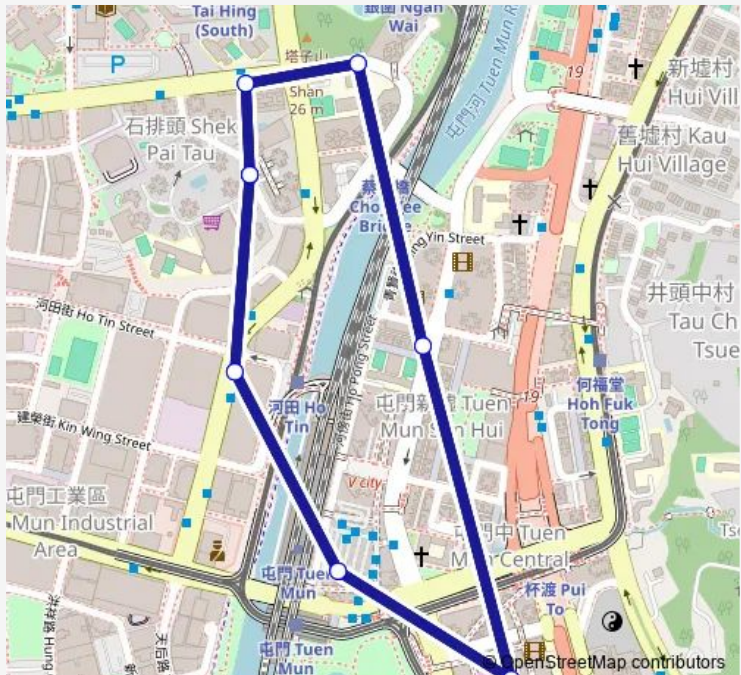

Bus 45 TAI Hing Garden - Tuen MUN Town Centre (Circular)

[Go to website](#)

Direction
 HO Wong Street, Outside TAI Hing Gardens Phase I —
 HO Wong Street, Outside TAI Hing Gardens Phase I

8 stops

[Open route schedule](#)

- HO Wong Street, Outside TAI Hing Gardens Phase I
- Tsun WEN Road, Opposite BUS Depot
- Tuen MUN Station Public Transport Interchange|Tuen MUN MTR Station Minibus Terminus
- Tuen Shun Street, Outside Block 4 OF Tuen MUN Town Plaza|Tuen Shun Street, Outside Block 4 OF Tuen MUN Town Plaza
- Tuen MUN Heung SZE WUI Road, Outside SKH ST. Simon'S LUI Ming Choi Secondary School|Tuen MUN Heung SZE WUI Road, Near SKH ST. Simon'S LUI Ming Choi Secondary School
- Shek PAI TAU Road, Outside MA KO PAN Memorial College|Shek PAI TAU Road, Near MA KAM Ming Charitable Foundation MA KO PAN Memorial College Parents Resource Centre
- Shek PAI TAU Road, Outside Block D OF Greenland Garden
- HO Wong Street, Outside TAI Hing Gardens Phase I

Route schedule
 HO Wong Street, Outside TAI Hing Gardens Phase I —
 HO Wong Street, Outside TAI Hing Gardens Phase I

Monday	06:30-22:38
Tuesday	06:30-22:38
Wednesday	06:30-22:38
Thursday	06:30-22:38
Friday	06:30-22:38
Saturday	06:30-22:38
Sunday	06:30-22:38

Route info

Direction: HO Wong Street, Outside TAI Hing Gardens Phase I

Stops: 8

Trip Duration: 0 hour 14 min

■ 45 — TAI Hing Garden - Tuen MUN Town Centre (Circular) **BusMaps**

45 Bus time schedules and route maps are available in an offline PDF at busmaps.com. Use the busmaps.com website to see live bus times, train schedule or subway schedule, and step-by-step directions for all public transit in Tuen Mun