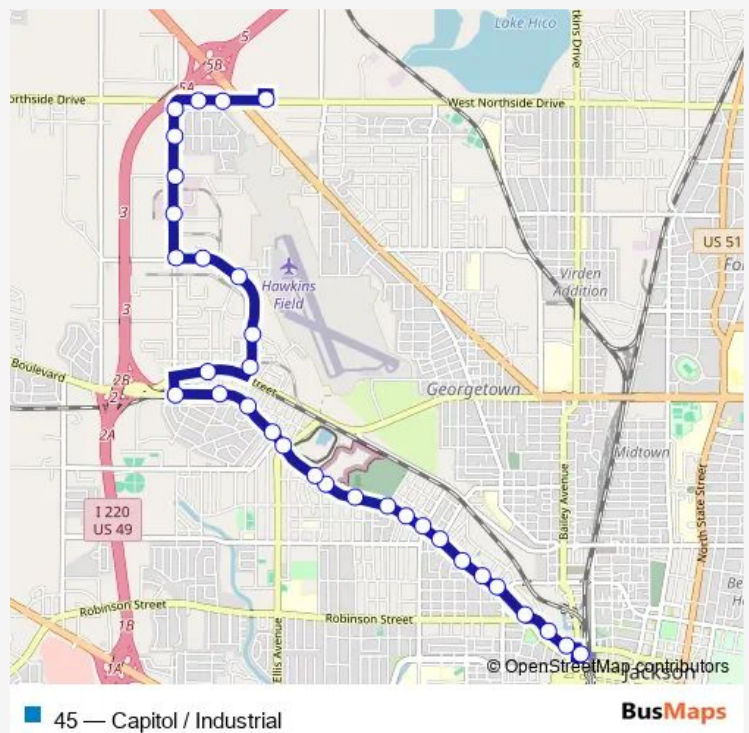

[Go to website](#)

Direction
 West Northside Drive @ Northwest Junction — Union Station
 30 stops
[Open route schedule](#)

- West Northside Drive @ Northwest Junction
- West Northside Drive & Chandler Drive
- West Northside Drive & Edward Lane
- Boling Street @ Michael Clay Drive
- Boling Street @ Willowood Developmental Center
- Boling St @ Merchants Foodservice
- Boling Street & Industrial Drive
- Boling Street & Milwaukee Street
- Boling Street & Welota Drive
- Boling Street & Wear Avenue
- West Capitol Street & Boling Street
- West Capitol Street & Heloise Street
- West Capitol Street & Columbia Avenue
- West Capitol Street & O Ferrell Avenue
- West Capitol Street & Ellis Avenue
- West Capitol Street & Moss Avenue
- West Capitol Street & Claiborne Avenue
- West Capitol Street & Lexington Avenue
- West Capitol Street & Capitol Way
- West Capitol Street & Wacaster Street
- West Capitol Street & South Prentiss Street

Direction: West Northside Drive @ Northwest Junction

Stops: 30

Trip Duration: 0 hour 19 min

West Capitol Street & Ethel Moore Avenue

West Capitol Street & Magnolia Street

West Capitol Street & South Green Avenue

West Capitol Street & Armadale Street

West Capitol Street & Rose Street

West Capitol Street & Robinson Road

West Capitol Street & North Lemon Street

West Capitol Street & South Clifton Street

Union Station

Friday 05:45-17:45

Saturday —

Sunday —

Route info

Direction: Union Station

Stops: 32

Trip Duration: 0 hour 20 min

Industrial Drive & Boling Street