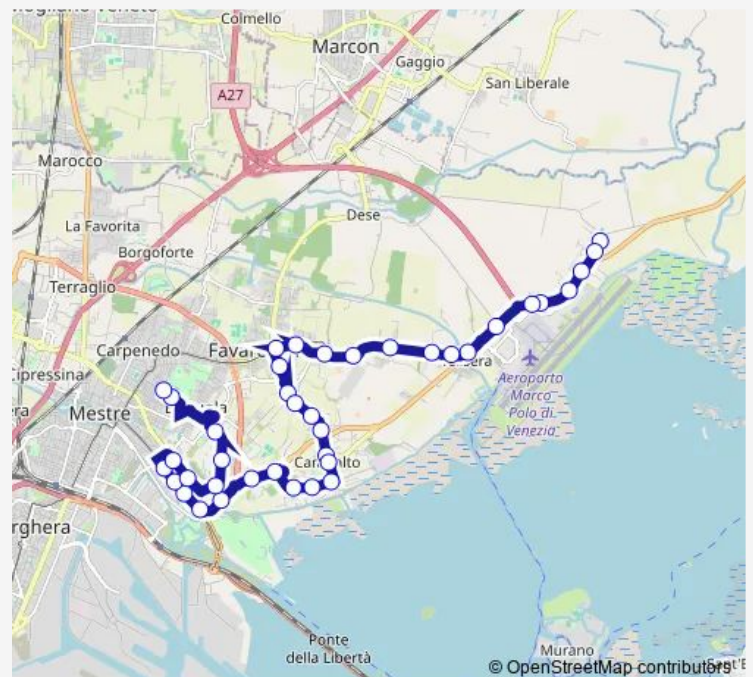

### Route schedule

Tevere Baglioni — Paliaga Ca' Noghera

Monday 14:13

Tuesday 14:13

Wednesday 14:13

Thursday 14:13

Friday 14:13

Saturday —

### Route info

Direction: Tevere Baglioni

Stops: 40

Trip Duration: 0 hour 32 min

45 — Tevere Baglioni - Paliaga Ca' Noghera

Gobbi Ca' Dolfin

Gobbi Don Bosco

Gobbi Vallenari