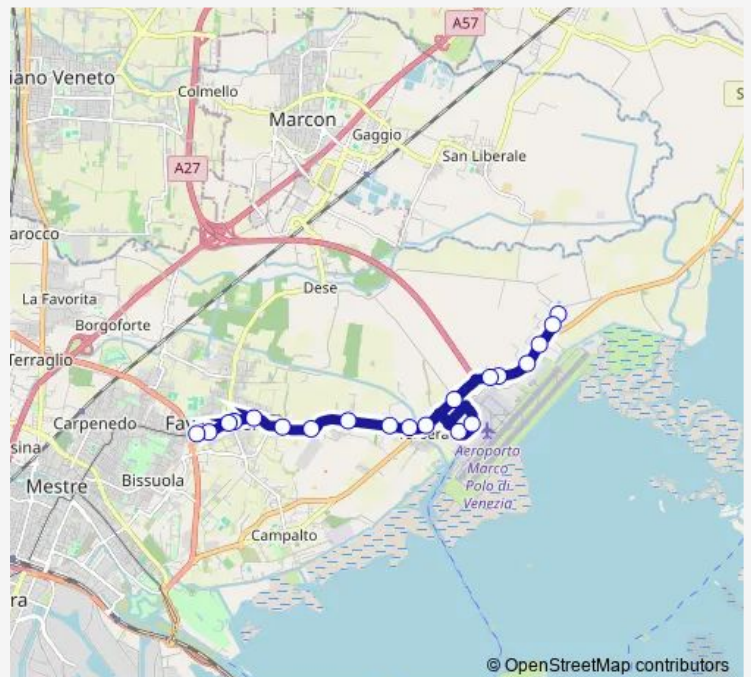

**Bus 45 Monte Cervino San Dona' - Paliaga Ca' Noghera**

[Go to website](#)

**Direction**

Paliaga Ca' Noghera — Monte Cervino San Dona'

20 stops

[Open route schedule](#)

- Paliaga Ca' Noghera
- Ca' Noghera Casino'
- Triestina Paliaghetta
- Triestina Aeronavali
- Triestina Laguna
- Triestina Zuliani
- Triestina Zorzi
- Galilei Darsena
- Areoporto Marco Polo
- Triestina Tessera
- Tessera Scuole
- Triestina Forte Rossarol
- Triestina Torre
- Triestina Piovega
- Triestina Lazzaretto
- Triestina Prabello
- Triestina Altinia
- San Dona' Pastrello
- San Dona' Marmolada
- Monte Cervino San Dona'

**Route schedule**

Paliaga Ca' Noghera — Monte Cervino San Dona'

Monday	06:00-20:35
Tuesday	06:00-20:35
Wednesday	06:00-20:35
Thursday	06:00-20:35
Friday	06:00-20:35
Saturday	06:00-20:35
Sunday	—

**Route info**

Direction: Paliaga Ca' Noghera

Stops: 20

Trip Duration: 0 hour 17 min