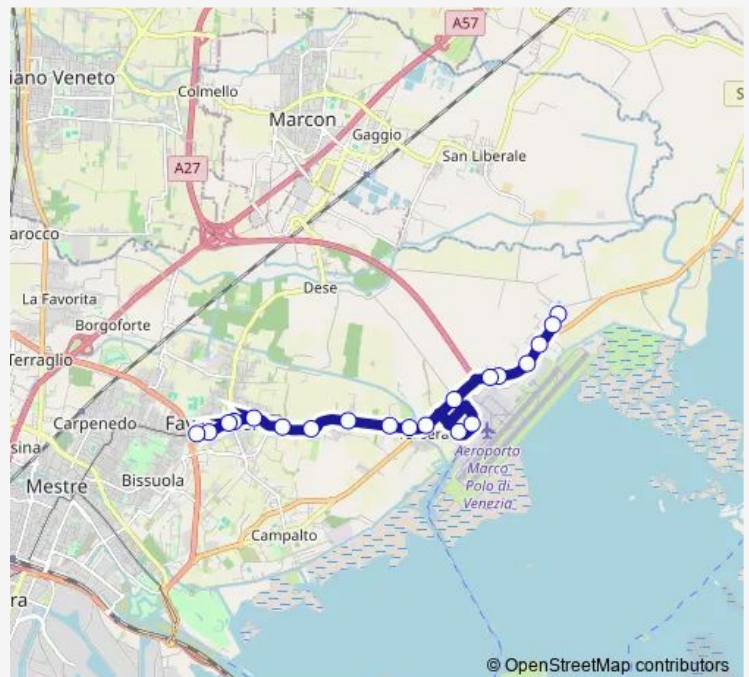

Bus 45 Monte Cervino San Dona' - Paliaga Ca' Noghera

[Go to website](#)

Direction

Paliaga Ca' Noghera — Monte Cervino San Dona'

20 stops

[Open route schedule](#)

- Paliaga Ca' Noghera
- Ca' Noghera Casino'
- Triestina Paliaghetta
- Triestina Aeronavali
- Triestina Laguna
- Triestina Zuliani
- Triestina Zorzi
- Galilei Darsena
- Areoporto Marco Polo
- Triestina Tessera
- Tessera Scuole
- Triestina Forte Rossarol
- Triestina Torre
- Triestina Piovega
- Triestina Lazzaretto
- Triestina Prabello
- Triestina Altinia
- San Dona' Pastrello
- San Dona' Marmolada
- Monte Cervino San Dona'

Route schedule

Paliaga Ca' Noghera — Monte Cervino San Dona'

Monday	06:00-20:35
Tuesday	06:00-20:35
Wednesday	06:00-20:35
Thursday	06:00-20:35
Friday	06:00-20:35
Saturday	06:00-20:35
Sunday	—

Route info

Direction: Paliaga Ca' Noghera

Stops: 20

Trip Duration: 0 hour 17 min

Direction

Monte Cervino San Dona' — Paliaga Ca' Noghera

21 stops

[Open route schedule](#)

Monte Cervino San Dona'

San Dona' Cervino