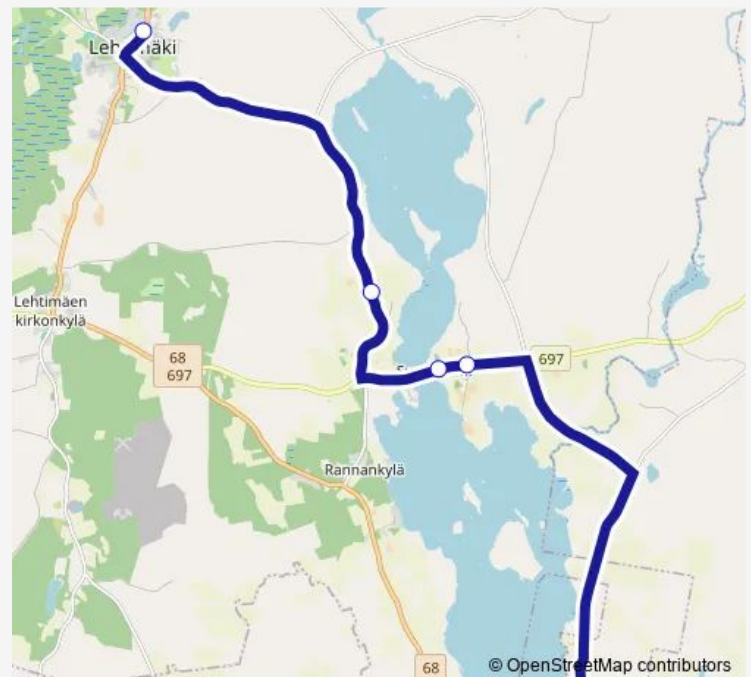

Bus 45 Suninsalmi - Lehtimäki

[Go to website](#)

Direction

Itä-Ähtärintie 2631 — Lehtimäki Neste

5 stops

[Open route schedule](#)

Itä-Ähtärintie 2631

Suninniementie L

Suninsalmi L

Rantala P [ei merkkiä]

Lehtimäki Neste

Route schedule

Itä-Ähtärintie 2631 — Lehtimäki Neste

Monday	08:30
Tuesday	08:30
Wednesday	08:30
Thursday	08:30
Friday	08:30
Saturday	—
Sunday	—

Route info

Direction: Itä-Ähtärintie 2631

Stops: 5

Trip Duration: 0 hour 20 min

45 — Suninsalmi - Lehtimäki