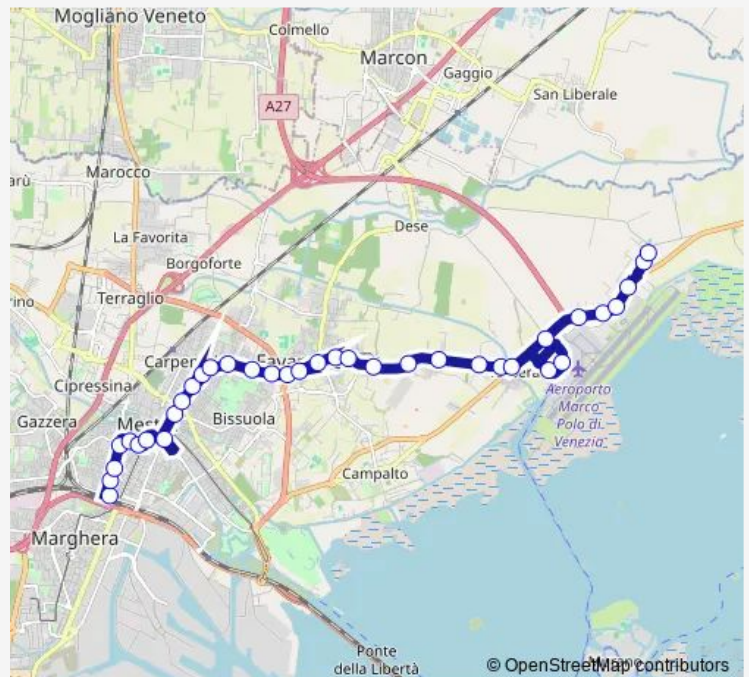

Thursday 05:23-20:38

Friday 05:23-20:38

Saturday 05:23-20:38

Sunday —

**Route info**

Direction: Stazione Mestre FS C4

Stops: 36

Trip Duration: 0 hour 28 min