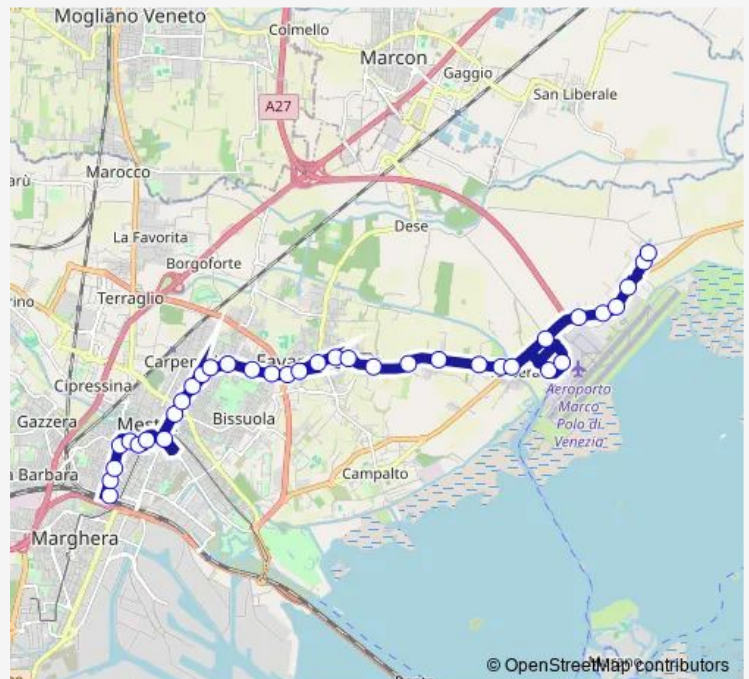

Thursday 05:23-20:38

Friday 05:23-20:38

Saturday 05:23-20:38

Sunday —

Route info

Direction: Stazione Mestre FS C4

Stops: 36

Trip Duration: 0 hour 28 min