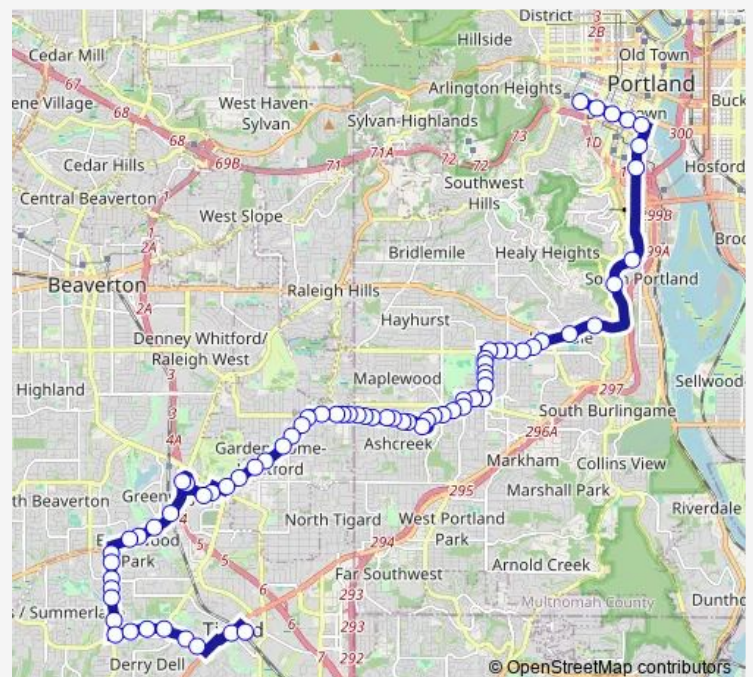

Washington Square Transit Center

SW Palmlad & Hall Blvd

SW Oleson & Hall

Route schedule

Tigard Transit Center — SW Columbia & 16th

Monday 05:42-18:57

Tuesday 05:42-18:57

Wednesday 05:42-18:57

Thursday 05:42-18:57

Friday 05:42-18:57

Saturday —

Sunday —

Route info

Direction: Tigard Transit Center

Stops: 70

Trip Duration: 0 hour 59 min