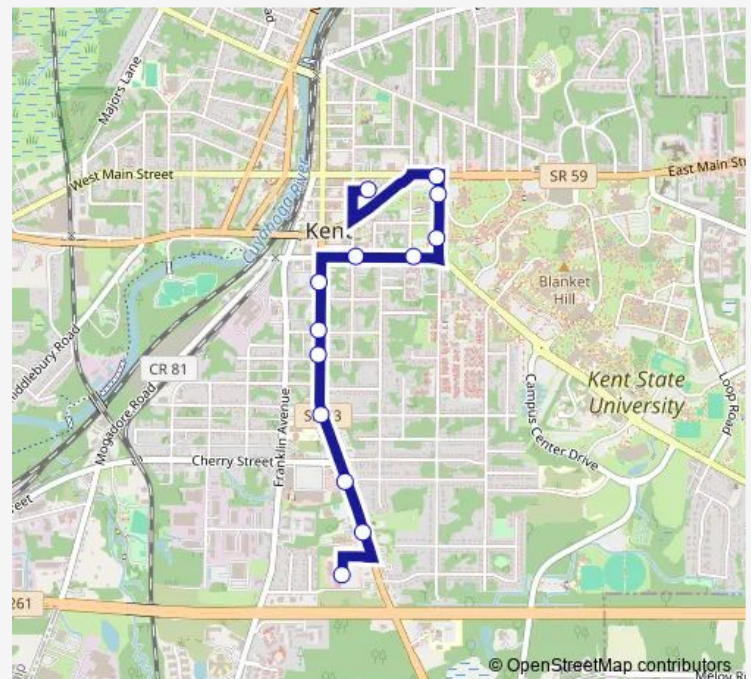

Saturday 09:05-18:50

Sunday —

Route info

Direction: Kent Marc'S

Stops: 19

Trip Duration: 0 hour 17 min

45 — Suburban South

Direction

Kent Central Gateway North — Kent Marc'S

13 stops

[Open route schedule](#)

Kent Central Gateway North

Main & Lincoln Eb

Architecture & ENV Design Sb

Alumni Building

Summit & Willow Wb

Route schedule

Kent Central Gateway North — Kent Marc'S

Monday 06:15-20:55

Tuesday 06:15-20:55

Wednesday 06:15-20:55

Thursday 06:15-20:55

Friday 06:15-20:55

Saturday 10:00-18:40

Sunday —

Route info

Direction: Kent Central Gateway North

Stops: 13

Trip Duration: 0 hour 11 min

45 Bus time schedules and route maps are available in an offline PDF at busmaps.com. Use the busmaps.com website to see live bus times, train schedule or subway schedule, and step-by-step directions for all public transit in Kent