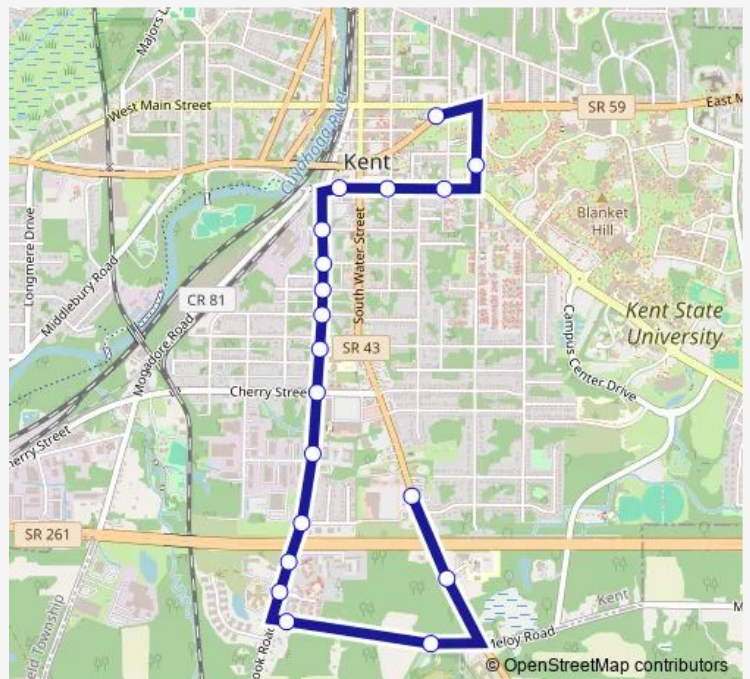

Bus 45 Suburban South

[Go to website](#)

Direction
 KEN Kent Central Gateway North — Kent Marc'S Plaza
 13 stops
[Open route schedule](#)

- KEN Kent Central Gateway North
- KEN Sr59 AND Lincoln Eb
- KSU Lincoln AND Esplanade Sb
- Center FOR Philanthropy AND Alumni Engagement
- KEN Summit AND Willow Wb
- KEN Summit AND Depeyster Wb
- KEN Water AND Univ INN Sb
- KEN Water AND Hall Sb
- KEN Water AND OAK Sb
- KEN Water AND School Sb
- KEN Water AND Cherry Sb
- KEN Water AND Tower 43 Sb
- Kent Marc'S Plaza

Route schedule
 KEN Kent Central Gateway North — Kent Marc'S Plaza

Monday	06:15-21:35
Tuesday	06:15-21:35
Wednesday	06:15-21:35
Thursday	06:15-21:35
Friday	06:15-21:35
Saturday	08:45-18:05
Sunday	—

Route info
 Direction: KEN Kent Central Gateway North
 Stops: 13
 Trip Duration: 0 hour 10 min

Route schedule

Kent Marc'S Plaza — KEN Kent Central Gateway North

Monday 05:27-20:30

Tuesday 05:27-20:30

Wednesday 05:27-20:30

Thursday 05:27-20:30

Friday 05:27-20:30

Saturday 08:58-18:18

Sunday —

Route info

Direction: Kent Marc'S Plaza

Stops: 19

Trip Duration: 0 hour 19 min

45 Bus time schedules and route maps are available in an offline PDF at busmaps.com. Use the busmaps.com website to see live bus times, train schedule or subway schedule, and step-by-step directions for all public transit in Kent