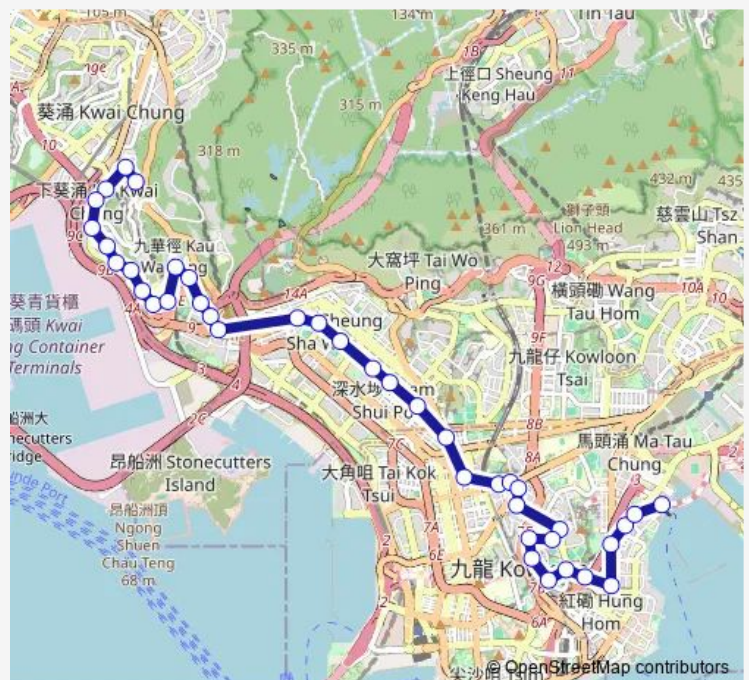

Route schedule

[Kmb+Ctb] Kowloon City Ferry BUS Terminus/
Kowloon City Ferry Pier[[Kmb] Kowloon City Ferry BUS Terminus — [Kmb] LAI YIU BUS Terminus

Monday	05:50-22:30
Tuesday	05:50-22:30
Wednesday	05:50-22:30
Thursday	05:50-22:30
Friday	05:50-22:30
Saturday	05:50-22:30
Sunday	05:50-22:30

Route info

Direction: [Kmb+Ctb] Kowloon City Ferry BUS Terminus/
Kowloon City Ferry Pier[[Kmb] Kowloon City Ferry BUS Terminus

Stops: 41

Trip Duration: 1 hour 8 min

[Ctb] Cascades, Chung HAU Street[[Kmb+Ctb] Cas-
cades/
Cascades, Chung HAU Street[[Kmb] Cas-
cades