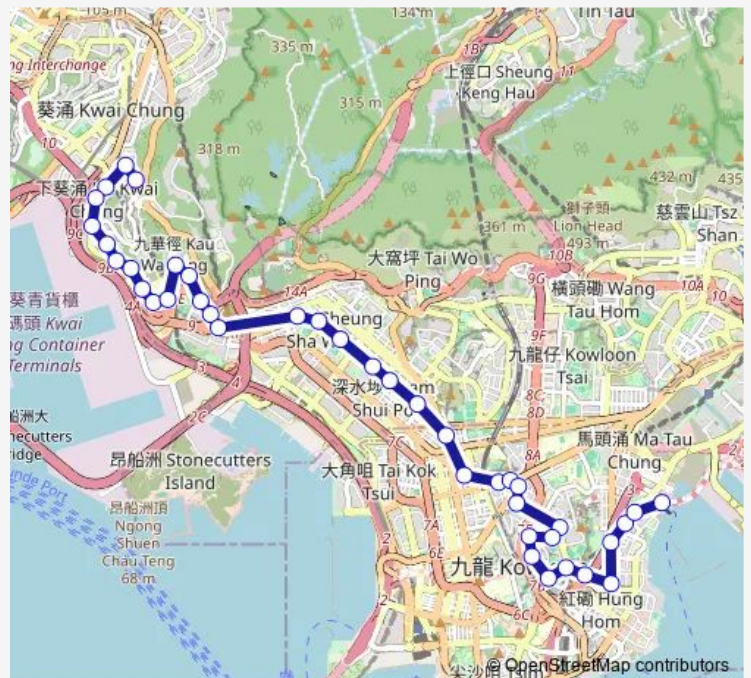

Route info

Direction: [Kmb+Ctb] Kowloon City Ferry BUS Terminus/
Kowloon City Ferry Pier[[Kmb] Kowloon City Ferry BUS Terminus

Stops: 41

Trip Duration: 1 hour 12 min

[Ctb] Cascades, Chung HAU Street[[Kmb+Ctb] Cas-
cades/
Cascades, Chung HAU Street[[Kmb] Cas-
cades