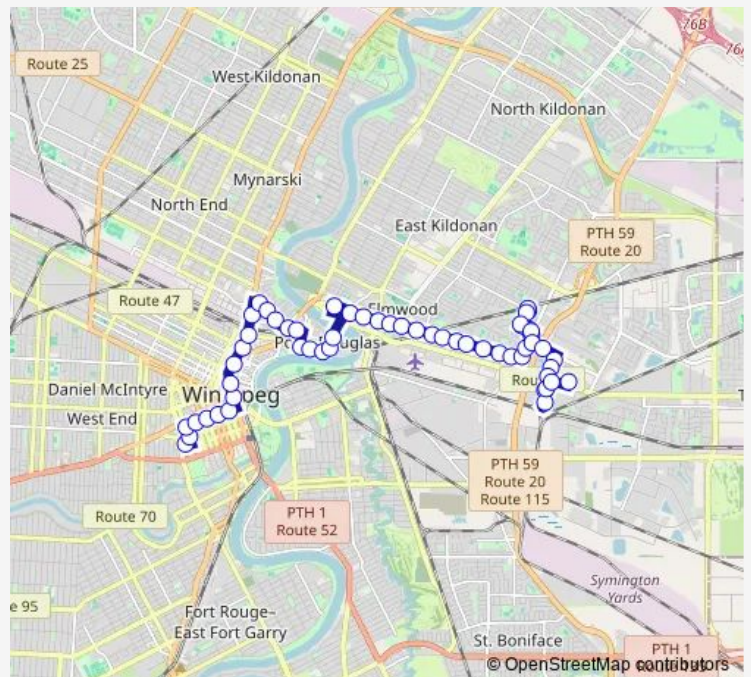

Route schedule

Northbound Kildonan Place Terminal at Kildonan Place (45, 85) — Southbound Memorial at York

Monday	05:36-00:55 ⁺¹
Tuesday	05:36-00:55 ⁺¹
Wednesday	05:36-00:55 ⁺¹
Thursday	05:36-00:55 ⁺¹
Friday	05:36-00:55 ⁺¹
Saturday	05:31-00:55 ⁺¹
Sunday	07:14-23:42

Route info

Direction: Northbound Kildonan Place Terminal at Kildonan Place (45, 85)

Stops: 58

Trip Duration: 0 hour 38 min

45 — Talbot

Westbound Talbot at Clyde

Westbound Talbot at Stapleton

Westbound Talbot at Keenleyside

Westbound Graham at Edmonton (Rwb)

Westbound Graham at Vaughan (The Bay)

Southbound Vaughan at St. Mary

Southbound Memorial at York

Direction

Southbound Memorial at York — Northbound Kildonan Place Terminal at Kildonan Place (45, 85)

57 stops

[Open route schedule](#)

Southbound Memorial at York

Northbound Vaughan at St. Mary

Northbound Vaughan at Graham (The Bay)

Eastbound Graham at Edmonton (Rwb)

Eastbound Graham at Hargrave

Eastbound Graham at Smith