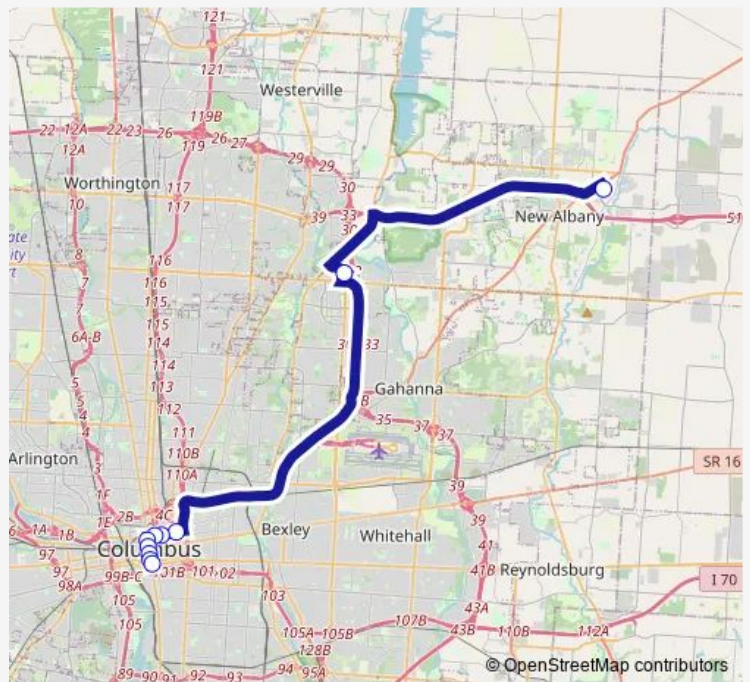

Bus 45 NEW Albany

[Go to website](#)

Direction
 NEW Albany Park & Ride — Cota Transit Terminal BAY 8
 10 stops
[Open route schedule](#)

- NEW Albany Park & Ride
- Easton Terminal BAY 5
- E Spring ST & Mount Vernon Ave
- E Spring ST & Neilston St
- E Spring ST & N 4TH St
- N High ST & W Long St
- N High ST & W Broad St
- S High ST & W State St
- S High ST & W Town St
- Cota Transit Terminal BAY 8

Route schedule
 NEW Albany Park & Ride — Cota Transit Terminal BAY 8

Monday	07:00-17:07
Tuesday	07:00-17:07
Wednesday	07:00-17:07
Thursday	07:00-17:07
Friday	07:00-17:07
Saturday	—
Sunday	—

Route info
 Direction: NEW Albany Park & Ride
 Stops: 10
 Trip Duration: 0 hour 42 min

Direction

Cota Transit Terminal BAY 8 — NEW Albany Park & Ride

8 stops

[Open route schedule](#)

Cota Transit Terminal BAY 8

S High ST & E State St

S High ST & E Broad St

N High ST & E Long St

E Long ST & N 4TH St

E Long ST & N Washington Ave

Easton Terminal BAY 5

NEW Albany Park & Ride

Route schedule

Cota Transit Terminal BAY 8 — NEW Albany Park & Ride

Monday 06:21-17:22

Tuesday 06:21-17:22