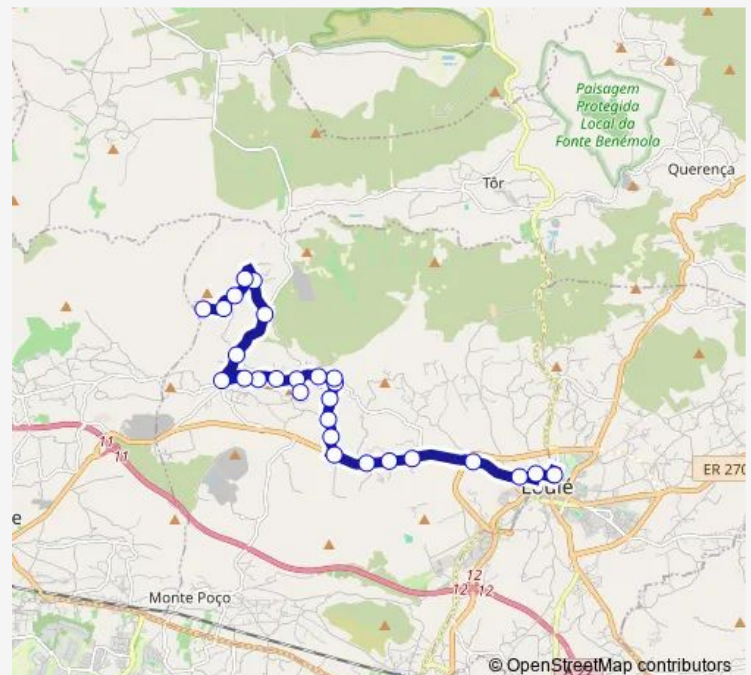

Thursday 06:55-14:50

Friday 06:55-14:50

Saturday —

Sunday —

Route info

Direction: Charneca Mte. Seco (Alto)

Stops: 29

Trip Duration: 0 hour 49 min

Loulé (Terminal Rodoviário)

Direction

Loulé (Terminal Rodoviário) — Charneca Mte. Seco (Alto)

27 stops

[Open route schedule](#)

Loulé (Terminal Rodoviário)

Loulé (Eb23 Duarte Pacheco)

Loulé (Celeiros)

Monday 14:00-18:30

Tuesday 14:00-18:30

Wednesday 14:00-18:30

Thursday 14:00-18:30

Friday 14:00-18:30

Saturday —

Sunday —

Route info

Direction: Loulé (Terminal Rodoviário)

Stops: 27

Trip Duration: 0 hour 28 min

Charneca Mte. Seco (Vivenda Xené)

Charneca Mte. Seco (Alto)

45 Bus time schedules and route maps are available in an offline PDF at busmaps.com. Use the busmaps.com website to see live bus times, train schedule or subway schedule, and step-by-step directions for all public transit in Loule