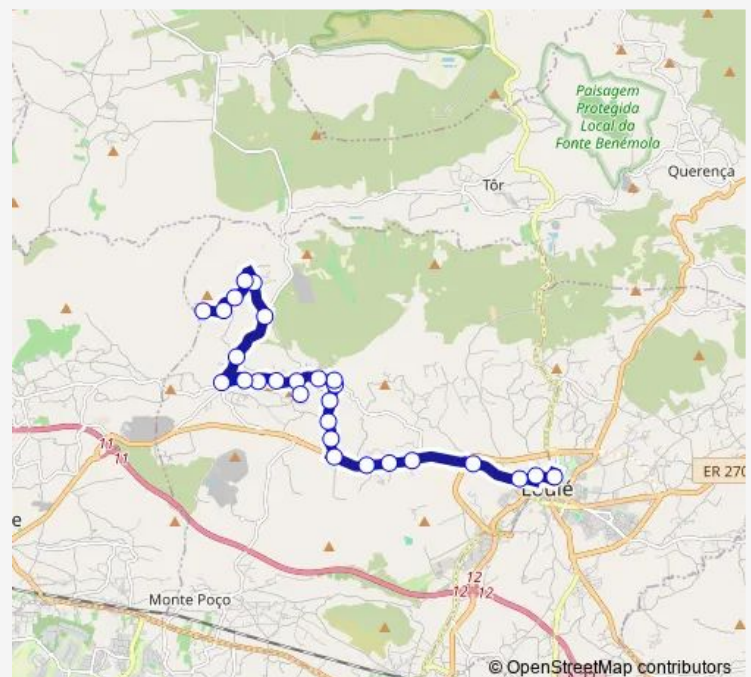

Thursday 06:55-14:50

Friday 06:55-14:50

Saturday —

Sunday —

Route info

Direction: Charneca Mte. Seco (Alto)

Stops: 29

Trip Duration: 0 hour 49 min

Loulé (Terminal Rodoviário)

Direction

Loulé (Terminal Rodoviário) — Charneca Mte. Seco (Alto)

27 stops

[Open route schedule](#)

Loulé (Terminal Rodoviário)

Loulé (Eb23 Duarte Pacheco)

Loulé (Celeiros)

Monday 14:00-18:30

Tuesday 14:00-18:30

Wednesday 14:00-18:30

Thursday 14:00-18:30

Friday 14:00-18:30

Saturday —

Sunday —

Route info

Direction: Loulé (Terminal Rodoviário)

Stops: 27

Trip Duration: 0 hour 49 min

Charneca Mte. Seco (Vivenda Xené)

Charneca Mte. Seco (Alto)

45 Bus time schedules and route maps are available in an offline PDF at busmaps.com. Use the busmaps.com website to see live bus times, train schedule or subway schedule, and step-by-step directions for all public transit in Loule