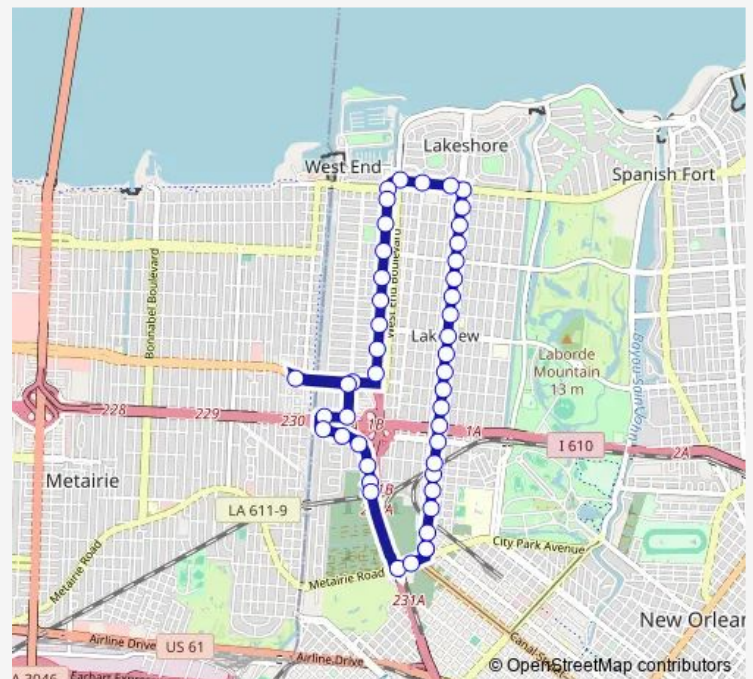

Canal Blvd + Germain

Canal Blvd + French

Canal Blvd + Harrison

Canal Blvd + Bragg

Canal Blvd + Lane

Canal Blvd + Porteous

Canal Blvd + Fillmore

Canal Blvd + Chapelle

Thursday 06:02-20:02

Friday 06:02-20:02

Saturday 06:02-20:02

Sunday 06:02-20:02

Route info

Direction: Cemeteries

Stops: 47

Trip Duration: 0 hour 28 min

45 — Lakeview

Allen Toussaint + Ring

Allen Toussaint + Opal

Allen Toussaint + West End

Pontchartrain + Old Hammond Highway

Pontchartrain + Hay Place

Pontchartrain + 40th St.

Pontchartrain + Filmore