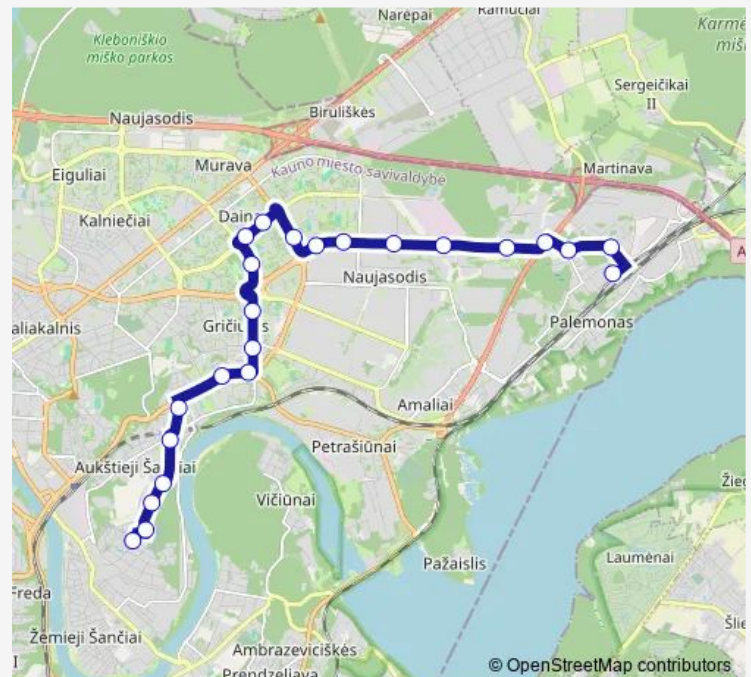

Bus 45 Kauno ligoninė (Šančiai) - Palemonas

[Go to website](#)

Direction

Palemono g. — Kauno ligoninė

23 stops

[Open route schedule](#)

Palemono g.

Kražantės g.

Pravienos g.

Apaščios g.

Kitron-Novameta

Elektrinė

Regitra

Kauno pienas

Degalinė

Kauno kolegija

V. Krėvės pr.

Kovo 11-osios g.

Draugystės parkas

Kovo 11-osios gimnazija

Girstutis

6-asis fortas

Pašilės g.

Breslaujos g.

Prancūzų g.

Žarėnų g.

Ašmenos 1-oji g.

Route schedule

Palemono g. — Kauno ligoninė

Monday 04:41-23:07

Tuesday 04:41-23:07

Wednesday 04:41-23:07

Thursday 04:41-23:07

Friday 04:41-23:07

Saturday 06:07-21:04

Sunday 06:07-21:04

Route info

Direction: Palemono g.

Stops: 23

Trip Duration: 0 hour 33 min

45 — Kauno ligoninė (Šančiai) - Palemonas

BusMaps