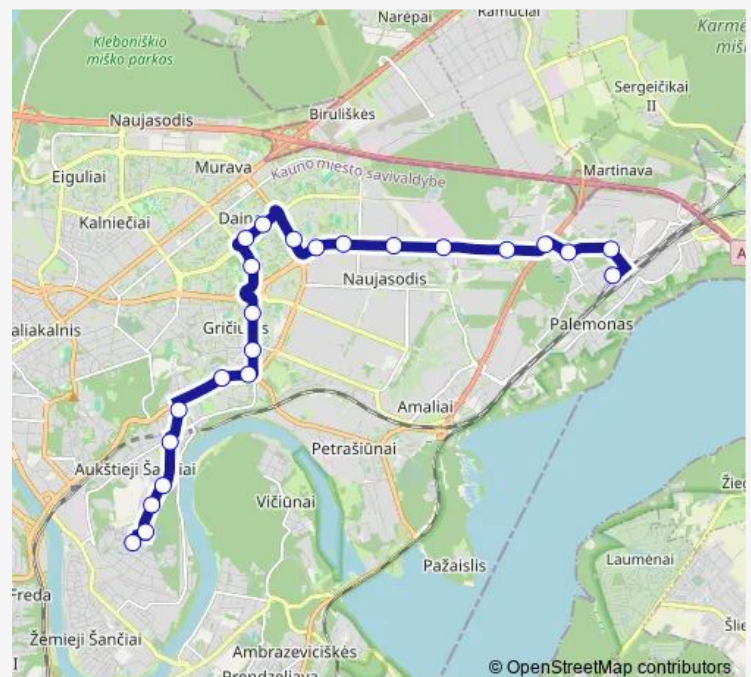

Bus 45 Kauno ligoninė (Šančiai) - Palemonas

[Go to website](#)

Direction

Palemono g. — Kauno ligoninė

23 stops

[Open route schedule](#)

Palemono g.

Kražantės g.

Pravienos g.

Apaščios g.

Kitron-Novameta

Elektrinė

Regitra

Kauno pienas

Degalinė

Kauno kolegija

V. Krėvės pr.

Kovo 11-osios g.

Draugystės parkas

Kovo 11-osios gimnazija

Girstutis

6-asis fortas

Pašilės g.

Breslaujos g.

Prancūzų g.

Žarėnų g.

Ašmenos 1-oji g.

Route schedule

Palemono g. — Kauno ligoninė

Monday 04:41-23:07

Tuesday 04:41-23:07

Wednesday 04:41-23:07

Thursday 04:41-23:07

Friday 04:41-23:07

Saturday 06:07-21:04

Sunday 06:07-21:04

Route info

Direction: Palemono g.

Stops: 23

Trip Duration: 0 hour 38 min

45 — Kauno ligoninė (Šančiai) - Palemonas

BusMaps