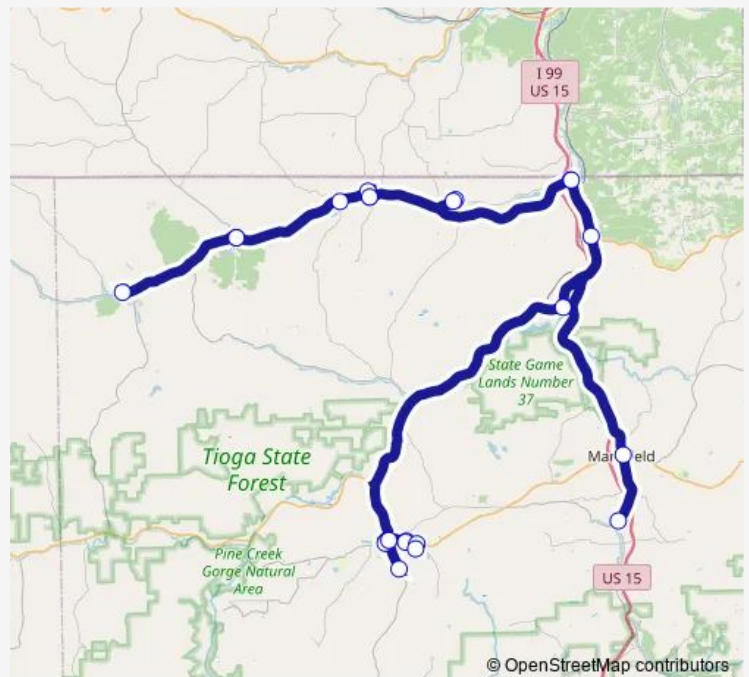

Direction

Best Transit, Mansfield — Cross Roads Counseling

22 stops

[Open route schedule](#)

- Best Transit, Mansfield
- First Citizens, Mansfield
- Corner of Rt 49, Lawrenceville Nb
- Forestview Manor, Elkland
- Post Office, Knoxville
- Riverside Manor
- C&N Bank, Knoxville
- Post Office, Osceola Eb
- Wapiti Apartments, Elkland
- Forestview Manor, Elkland
- Pease Hill, Nelson
- Capitol Drive, Nelson
- Corner of Rt 49, Lawrenceville Sb
- Hall's Lumber, Tioga Junction
- Pump & Pantry, Tioga Sb
- Soldiers & Sailors/Upmc Hospital
- Harbor Counseling
- Park Hill Manor, Wellsboro
- Goodwill Plaza, Wellsboro Ob
- Wellsboro Plaza
- Highland Chocolate

Route schedule

Best Transit, Mansfield — Cross Roads Counseling

Monday	06:00
Tuesday	06:00
Wednesday	06:00
Thursday	06:00
Friday	06:00
Saturday	—
Sunday	—

Route info

Direction: Best Transit, Mansfield

Stops: 22

Trip Duration: 3 hour 0 min

45 — Mansfield Westfield Wellsboro

Direction

Cross Roads Counseling — Best Transit, Mansfield

25 stops

[Open route schedule](#)

Cross Roads Counseling

Highland Chocolate

Forestview Manor, Elkland

Pease Hill, Nelson

Capitol Drive, Nelson

Corner of Rt 49, Lawrenceville Sb

Mansfield Inn, Mansfield

Walmart, Mansfield Ib

Best Transit, Mansfield

Route schedule