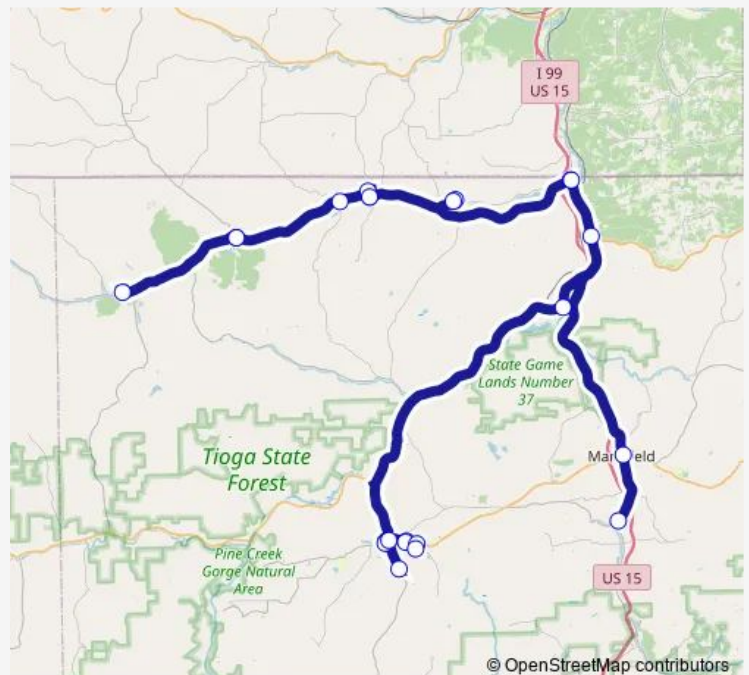

Direction

Best Transit, Mansfield — Cross Roads Counseling

22 stops

[Open route schedule](#)

- Best Transit, Mansfield
- First Citizens, Mansfield
- Corner of Rt 49, Lawrenceville Nb
- Forestview Manor, Elkland
- Post Office, Knoxville
- Riverside Manor
- C&N Bank, Knoxville
- Post Office, Osceola Eb
- Wapiti Apartments, Elkland
- Forestview Manor, Elkland
- Pease Hill, Nelson
- Capitol Drive, Nelson
- Corner of Rt 49, Lawrenceville Sb
- Hall's Lumber, Tioga Junction
- Pump & Pantry, Tioga Sb
- Soldiers & Sailors/Upmc Hospital
- Harbor Counseling
- Park Hill Manor, Wellsboro
- Goodwill Plaza, Wellsboro Ob
- Wellsboro Plaza
- Highland Chocolate

Route schedule

Best Transit, Mansfield — Cross Roads Counseling

Monday	06:00
Tuesday	06:00
Wednesday	06:00
Thursday	06:00
Friday	06:00
Saturday	—
Sunday	—

Route info

Direction: Best Transit, Mansfield

Stops: 22

Trip Duration: 3 hour 0 min

Direction

Cross Roads Counseling — Best Transit, Mansfield

25 stops

[Open route schedule](#)

Cross Roads Counseling

Highland Chocolate

Wellsboro Plaza

Forestview Manor, Elkland

Pease Hill, Nelson

Capitol Drive, Nelson

Corner of Rt 49, Lawrenceville Sb

Mansfield Inn, Mansfield

Walmart, Mansfield Ib

Best Transit, Mansfield

Route schedule