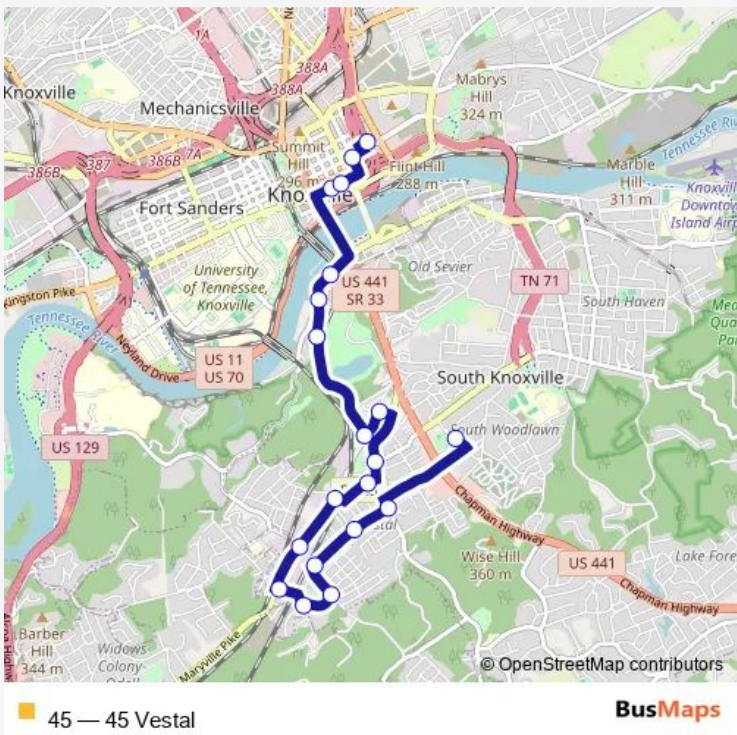

Bus 45 45 Vestal

[Go to website](#)

Direction
 Hedgeapple Ln SB before Young High Pike — Knoxville Station Bay E

20 stops

[Open route schedule](#)

- Hedgeapple Ln SB before Young High Pike
- Martin Mill Pk SB and Avenue A
- Avenue A WB and Ellen St
- Avenue A WB and Sims Rd
- Sims Rd SB and Daylily Dr
- Montgomery Village
- Joe Lewis Rd WB and Maryville Pk
- Maryville Pk NB and Sims Rd
- Maryville Pk NB and Candora Ave
- Ogle Ave NB and Coffey St
- Martin Mill Pk NB and Moody Ave
- Flennikin WB and Maryville Pike
- Maryville Pk WB and Blount Ave
- Blount Ave NB and Redwine St
- Blount Ave NB and Augusta Ave
- Blount Ave NB and Donaldson St
- Main St EB and Walnut St
- Main St EB and City County Building
- State St NB and Church Avenue
- Knoxville Station Bay E

Route schedule
 Hedgeapple Ln SB before Young High Pike — Knoxville Station Bay E

Monday	05:38-21:45
Tuesday	05:38-21:45
Wednesday	05:38-21:45
Thursday	05:38-21:45
Friday	05:38-21:45
Saturday	06:38-21:45
Sunday	08:45-20:45

Route info

Direction: Hedgeapple Ln SB before Young High Pike

Stops: 20

Trip Duration: 0 hour 25 min

Direction

Knoxville Station Bay E — Hedgeapple Ln SB before Young High Pike

21 stops

[Open route schedule](#)

Route info

Direction: Knoxville Station Bay E

Stops: 21

Trip Duration: 0 hour 30 min

45 Bus time schedules and route maps are available in an offline PDF at busmaps.com. Use the busmaps.com website to see live bus times, train schedule or subway schedule, and step-by-step directions for all public transit in Knoxville