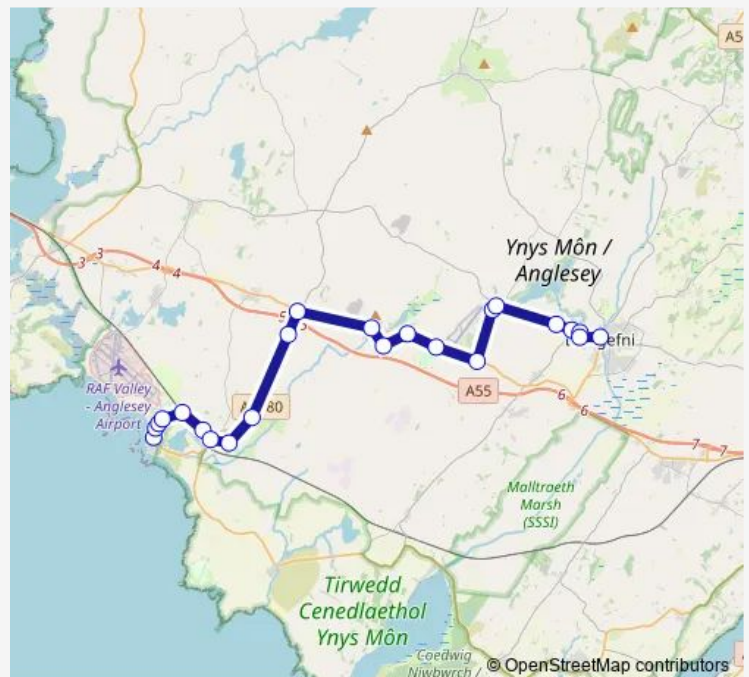

Thursday 13:25

Friday 13:25

Saturday —

Sunday —

Route info

Direction: Post Office

Stops: 26

Trip Duration: 0 hour 39 min

■ 45 — Llangefni - Rhosneigr

BusMaps

Rhosneigr Railway Station

Rhosneigr Police Station

Rhosneigr Fire Station

Overstrand Avenue

Rhosneigr Clock Tower

Direction