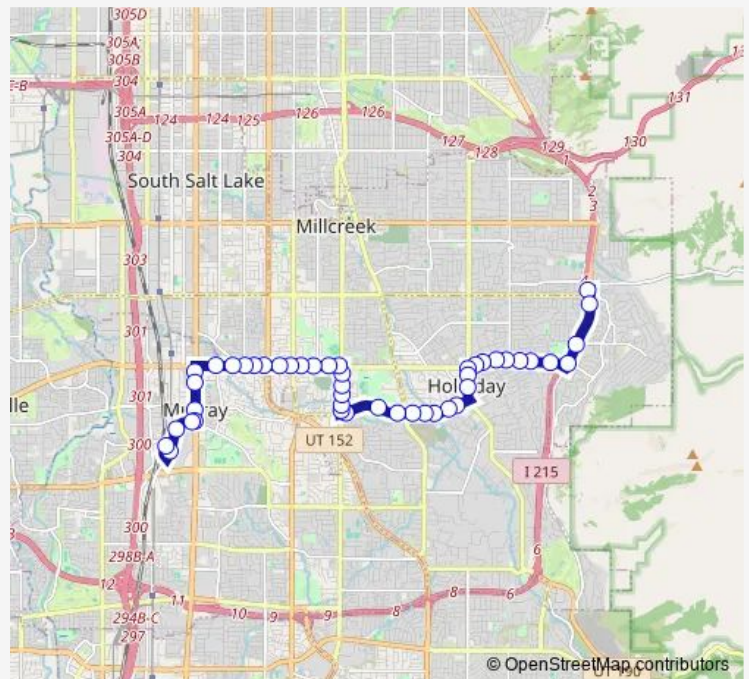

Bus 45 4500 South

[Go to website](#)

Direction
 Murray Central Station (Bay C) — Olympus Cove P+R (Bay D)
 47 stops
[Open route schedule](#)

Murray Central Station (Bay C)

Cottonwood St / Woodrow St (Nb)

Vine St @ 79 W

1300 E @ 4550 S

1300 E @ 4618 S

Route schedule

Murray Central Station (Bay C) — Olympus Cove P+R (Bay D)

Monday	05:23-23:23
Tuesday	05:23-23:23
Wednesday	05:23-23:23
Thursday	05:23-23:23
Friday	05:23-23:23
Saturday	07:25-21:25
Sunday	09:30-18:30

Route info

Direction: Murray Central Station (Bay C)

Stops: 47

Trip Duration: 0 hour 31 min

45 — 4500 South

1300 E @ 4650 S

1300 E @ 4730 S

Murray Holladay Rd @ 1366 E

Thursday 05:11-23:11

Friday 05:11-23:11

Saturday 06:41-22:11

Sunday 08:42-17:42

Route info

Direction: Olympus Cove P+R (Bay D)

Stops: 46

Trip Duration: 0 hour 31 min