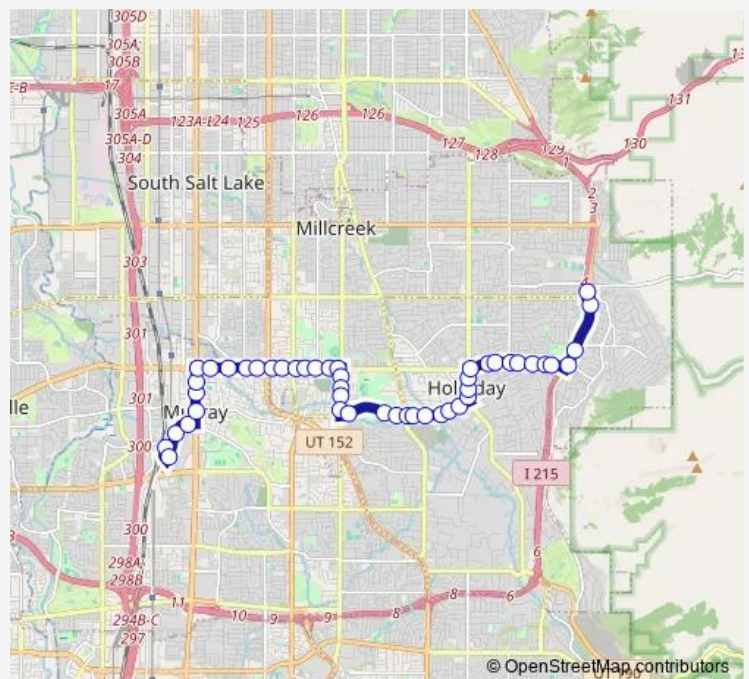

Vine St @ 79 W

Vine St @ 34 E

State St @ 4801 S

State St @ 4721 S

State St @ 4601 S

4500 S / State St (Eb)

4500 S / Atwood Blvd (Eb)

4500 S @ 360 E

4500 S @ 1296 E

1300 E @ 4550 S

1300 E @ 4618 S

Route schedule

Murray Central Station (Bay C) — Olympus Cove P+R (Bay D)

Monday	05:23-23:23
Tuesday	05:23-23:23
Wednesday	05:23-23:23
Thursday	05:23-23:23
Friday	05:23-23:23
Saturday	07:25-21:25
Sunday	09:30-18:30

Route info

Direction: Murray Central Station (Bay C)

Stops: 47

Trip Duration: 0 hour 31 min

45 — 4500 South

1300 E @ 4650 S

1300 E @ 4730 S

Murray Holladay Rd @ 1366 E

Thursday 05:11-23:11

Friday 05:11-23:11

Saturday 06:41-22:11

Sunday 08:42-17:42

Route info

Direction: Olympus Cove P+R (Bay D)

Stops: 46

Trip Duration: 0 hour 30 min