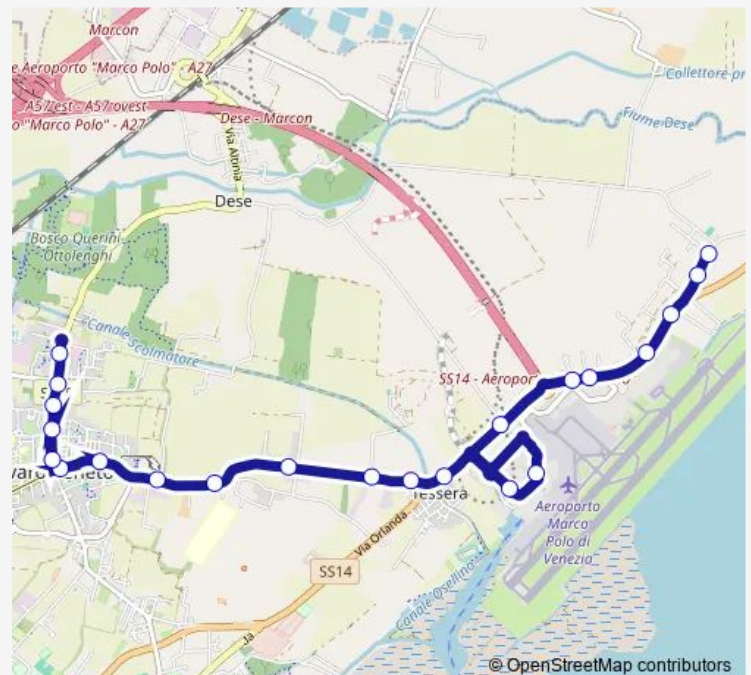

### Direction

Paliaga Ca' Noghera — Altinia Ca' Rezzonico

22 stops

[Open route schedule](#)

- Paliaga Ca' Noghera
- Ca' Noghera Casino'
- Triestina Paliaghetta
- Triestina Aeronavali
- Triestina Laguna
- Triestina Zuliani
- Triestina Zorzi
- Galilei Darsena
- Areoportto Marco Polo
- Triestina Tessera
- Tessera Scuole
- Triestina Forte Rossarol
- Triestina Torre
- Triestina Piovega
- Triestina Lazzaretto
- Triestina Prabello
- Triestina Altinia
- Altinia Favaro Municipio
- Altinia San Pietro
- Altinia Indri
- Altinia Ca' Solaro

### Route info

Direction: Paliaga Ca' Noghera

Stops: 22

Trip Duration: 0 hour 18 min

45 — Altinia Ca' Rezzonico - Paliaga Ca' Noghera

## Route info

Direction: Altinia Ca' Rezzonico

Stops: 22

Trip Duration: 0 hour 17 min

45 Bus time schedules and route maps are available in an offline PDF at [busmaps.com](https://busmaps.com). Use the [busmaps.com](https://busmaps.com) website to see live bus times, train schedule or subway schedule, and step-by-step directions for all public transit in Venice