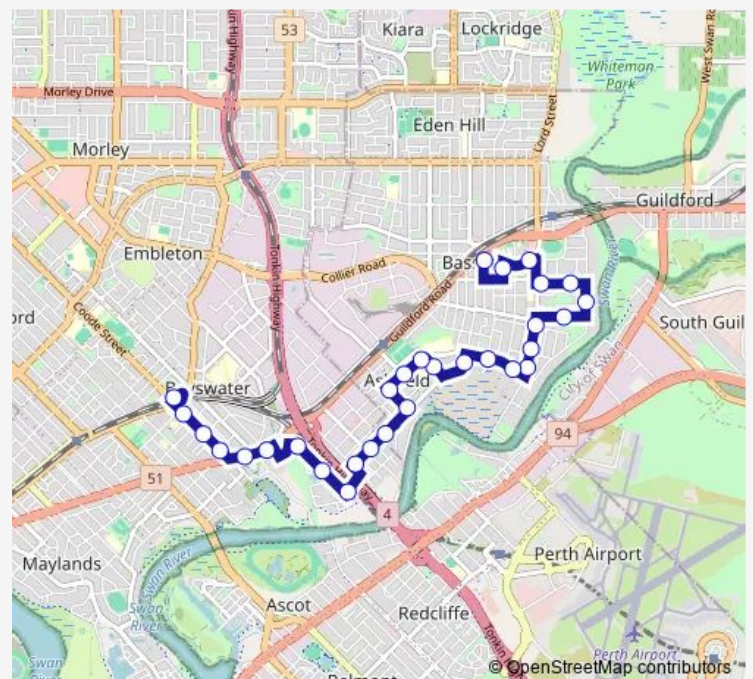

Saturday 05:43-22:38

Sunday 07:27-20:37

Route info

Direction: Parker St After Old Perth Rd

Stops: 30

Trip Duration: 0 hour 28 min

Dunstone Rd Before Wyatt Rd

Wyatt Rd After Wright Cr

Wyatt Rd Before Higgins Way

Guildford Rd After Newton St

Guildford Rd After Slade St

King William St After Guildford Rd

King William St After Station St

King William St After Hill St

Railway Pde Stand 4

Direction

Wednesday 06:37-23:06

Thursday 06:37-23:06

Friday 06:37-23:06

Saturday 07:07-23:06

Sunday 09:07-22:26

Route info

Direction: Railway Pde Stand 4

Stops: 30

Trip Duration: 0 hour 23 min

Devon Rd Before Carnegie Rd

Devon Rd After Carnegie Rd

Old Perth Rd After West Rd

Old Perth Rd After Hamilton St

Parker St After Old Perth Rd

45 Bus time schedules and route maps are available in an offline PDF at busmaps.com. Use the busmaps.com website to see live bus times, train schedule or subway schedule, and step-by-step directions for all public transit in Perth