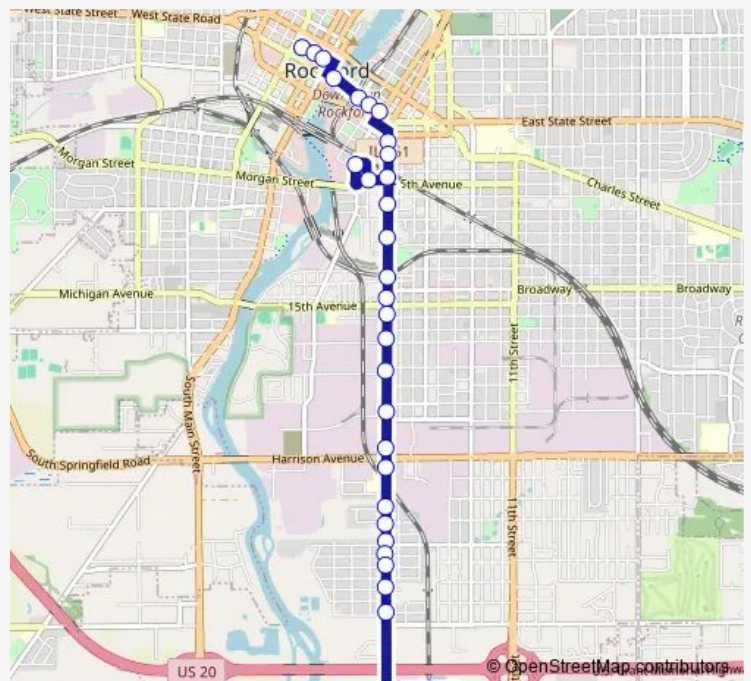

Route schedule

Assembly PCI-W-Outbound — Downtown Transfer Center Berth N

Monday	10:35-15:35
Tuesday	10:35-15:35
Wednesday	10:35-15:35
Thursday	10:35-15:35
Friday	10:35-15:35
Saturday	—
Sunday	—

Route info

Direction: Assembly PCI-W-Outbound

Stops: 41

Trip Duration: 0 hour 35 min

23rd Ave 8th St-NEC-Inbound

7th St 20th Ave-SEC-Inbound

7th St 18th Ave-SEC-Inbound

7th St 16th Ave-SEC-Inbound

7th St Broadway-SEC-Inbound

Direction

Assembly PCI-W-Outbound — Downtown Transfer Center

47 stops

[Open route schedule](#)

Assembly PCI-W-Outbound

Samuelson Mcdonalds-N-Inbound

Samuelson Logistics-NEC-Inbound

Samuelson Falcon-NEC-Falcon

Downtown Transfer Center

Direction

Downtown Transfer Center Berth N — Assembly
PCI-W-Outbound

32 stops

[Open route schedule](#)

Downtown Transfer Center Berth N

Mulberry Church-SWC-Outbound

Mulberry N Main-SWC-Outbound