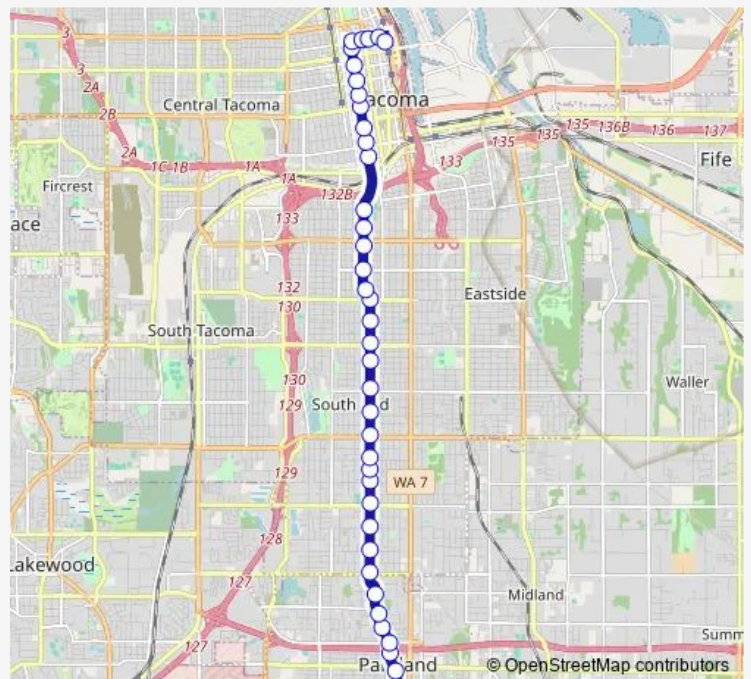

Yakima Ave S & S 52nd St

### Route schedule

Parkland TC - Zone E — Commerce St Station - Zone B

Monday	05:05-21:25
Tuesday	05:05-21:25
Wednesday	05:05-21:25
Thursday	05:05-21:25
Friday	05:05-21:25
Saturday	09:15-17:15
Sunday	09:15-17:15

### Route info

Direction: Parkland TC - Zone E

Stops: 40

Trip Duration: 0 hour 29 min

45 — Yakima

Yakima Ave S & S 48th St

Thompson Ave & S 46th St

Thompson Ave & S 43rd St

## Route info

Direction: Commerce St Station - Zone G

Stops: 39

Trip Duration: 0 hour 31 min

Yakima Ave S & S 78th St

Yakima Ave S & S 80th St

Yakima Ave S & S 84th St

Yakima Ave S & S 88th St