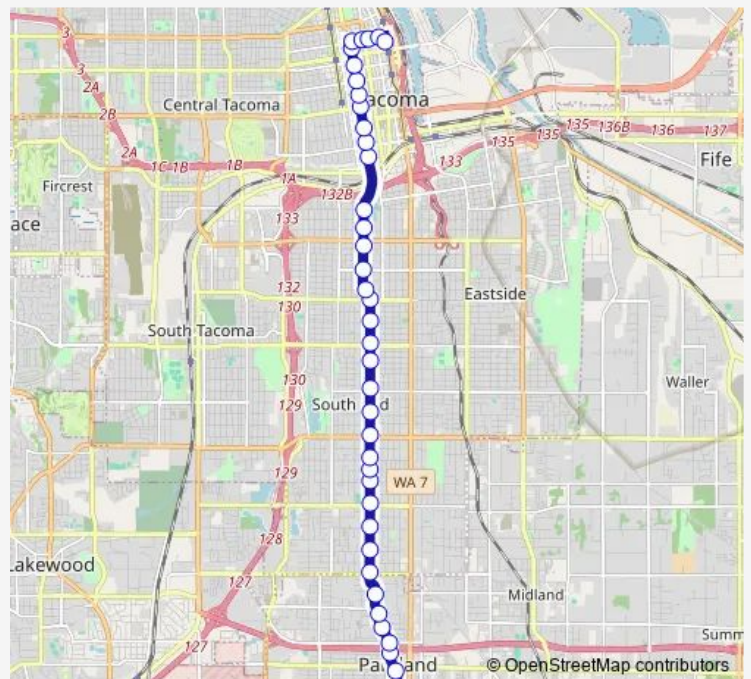

Yakima Ave S & S 52nd St

### Route schedule

Parkland TC - Zone E — Commerce St Station - Zone B

Monday	05:05-21:25
Tuesday	05:05-21:25
Wednesday	05:05-21:25
Thursday	05:05-21:25
Friday	05:05-21:25
Saturday	09:15-17:15
Sunday	09:15-17:15

### Route info

Direction: Parkland TC - Zone E

Stops: 40

Trip Duration: 0 hour 32 min

45 — Yakima

Yakima Ave S & S 48th St

Thompson Ave & S 46th St

Thompson Ave & S 43rd St

## Route info

Direction: Commerce St Station - Zone G

Stops: 39

Trip Duration: 0 hour 40 min

Yakima Ave S & S 78th St

Yakima Ave S & S 80th St

Yakima Ave S & S 84th St

Yakima Ave S & S 88th St