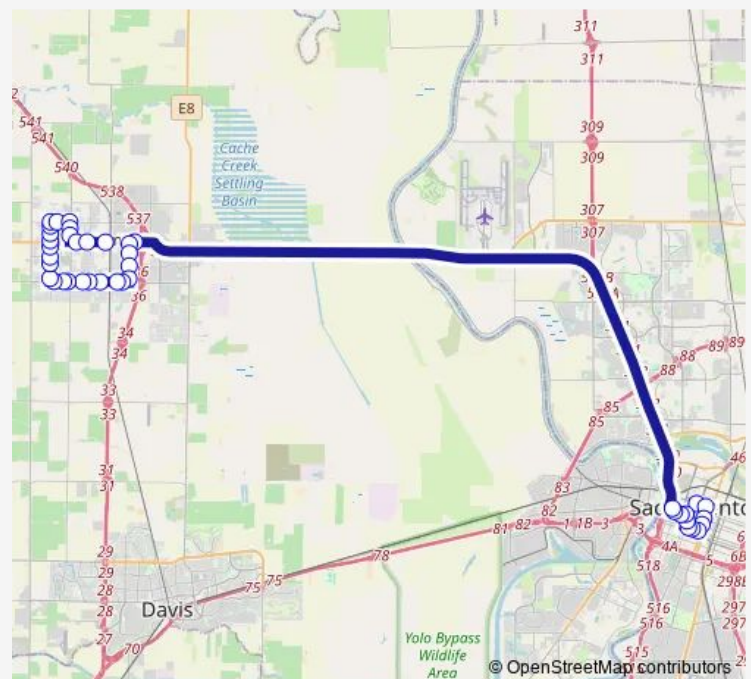

E. Gibson at County Fair Mall Wb

Gibson at Coloma

Gibson at College Wb

Route schedule

H St. at 11th St. — Main at 5th Eb

Monday 16:35

Tuesday 16:35

Wednesday 16:35

Thursday 16:35

Friday 16:35

Saturday —

Sunday —

Route info

Direction: H St. at 11th St.

Stops: 40

Trip Duration: 1 hour 12 min

45 — Route 45

Gibson at Spruce

W. Gibson at West Wb

W. Gibson at Midway Wb

W. Gibson at Amherst Wb

Cottonwood at W. Gibson Nb

Cottonwood at W. Southwood Nb

Cottonwood at W. Cross Nb

West at North Sb

Main at Cleveland Eb

Main at Elm Eb

Main at 5th Eb

Direction

Court at 2nd Wb — 16th St. at Capitol Ave

41 stops

[Open route schedule](#)